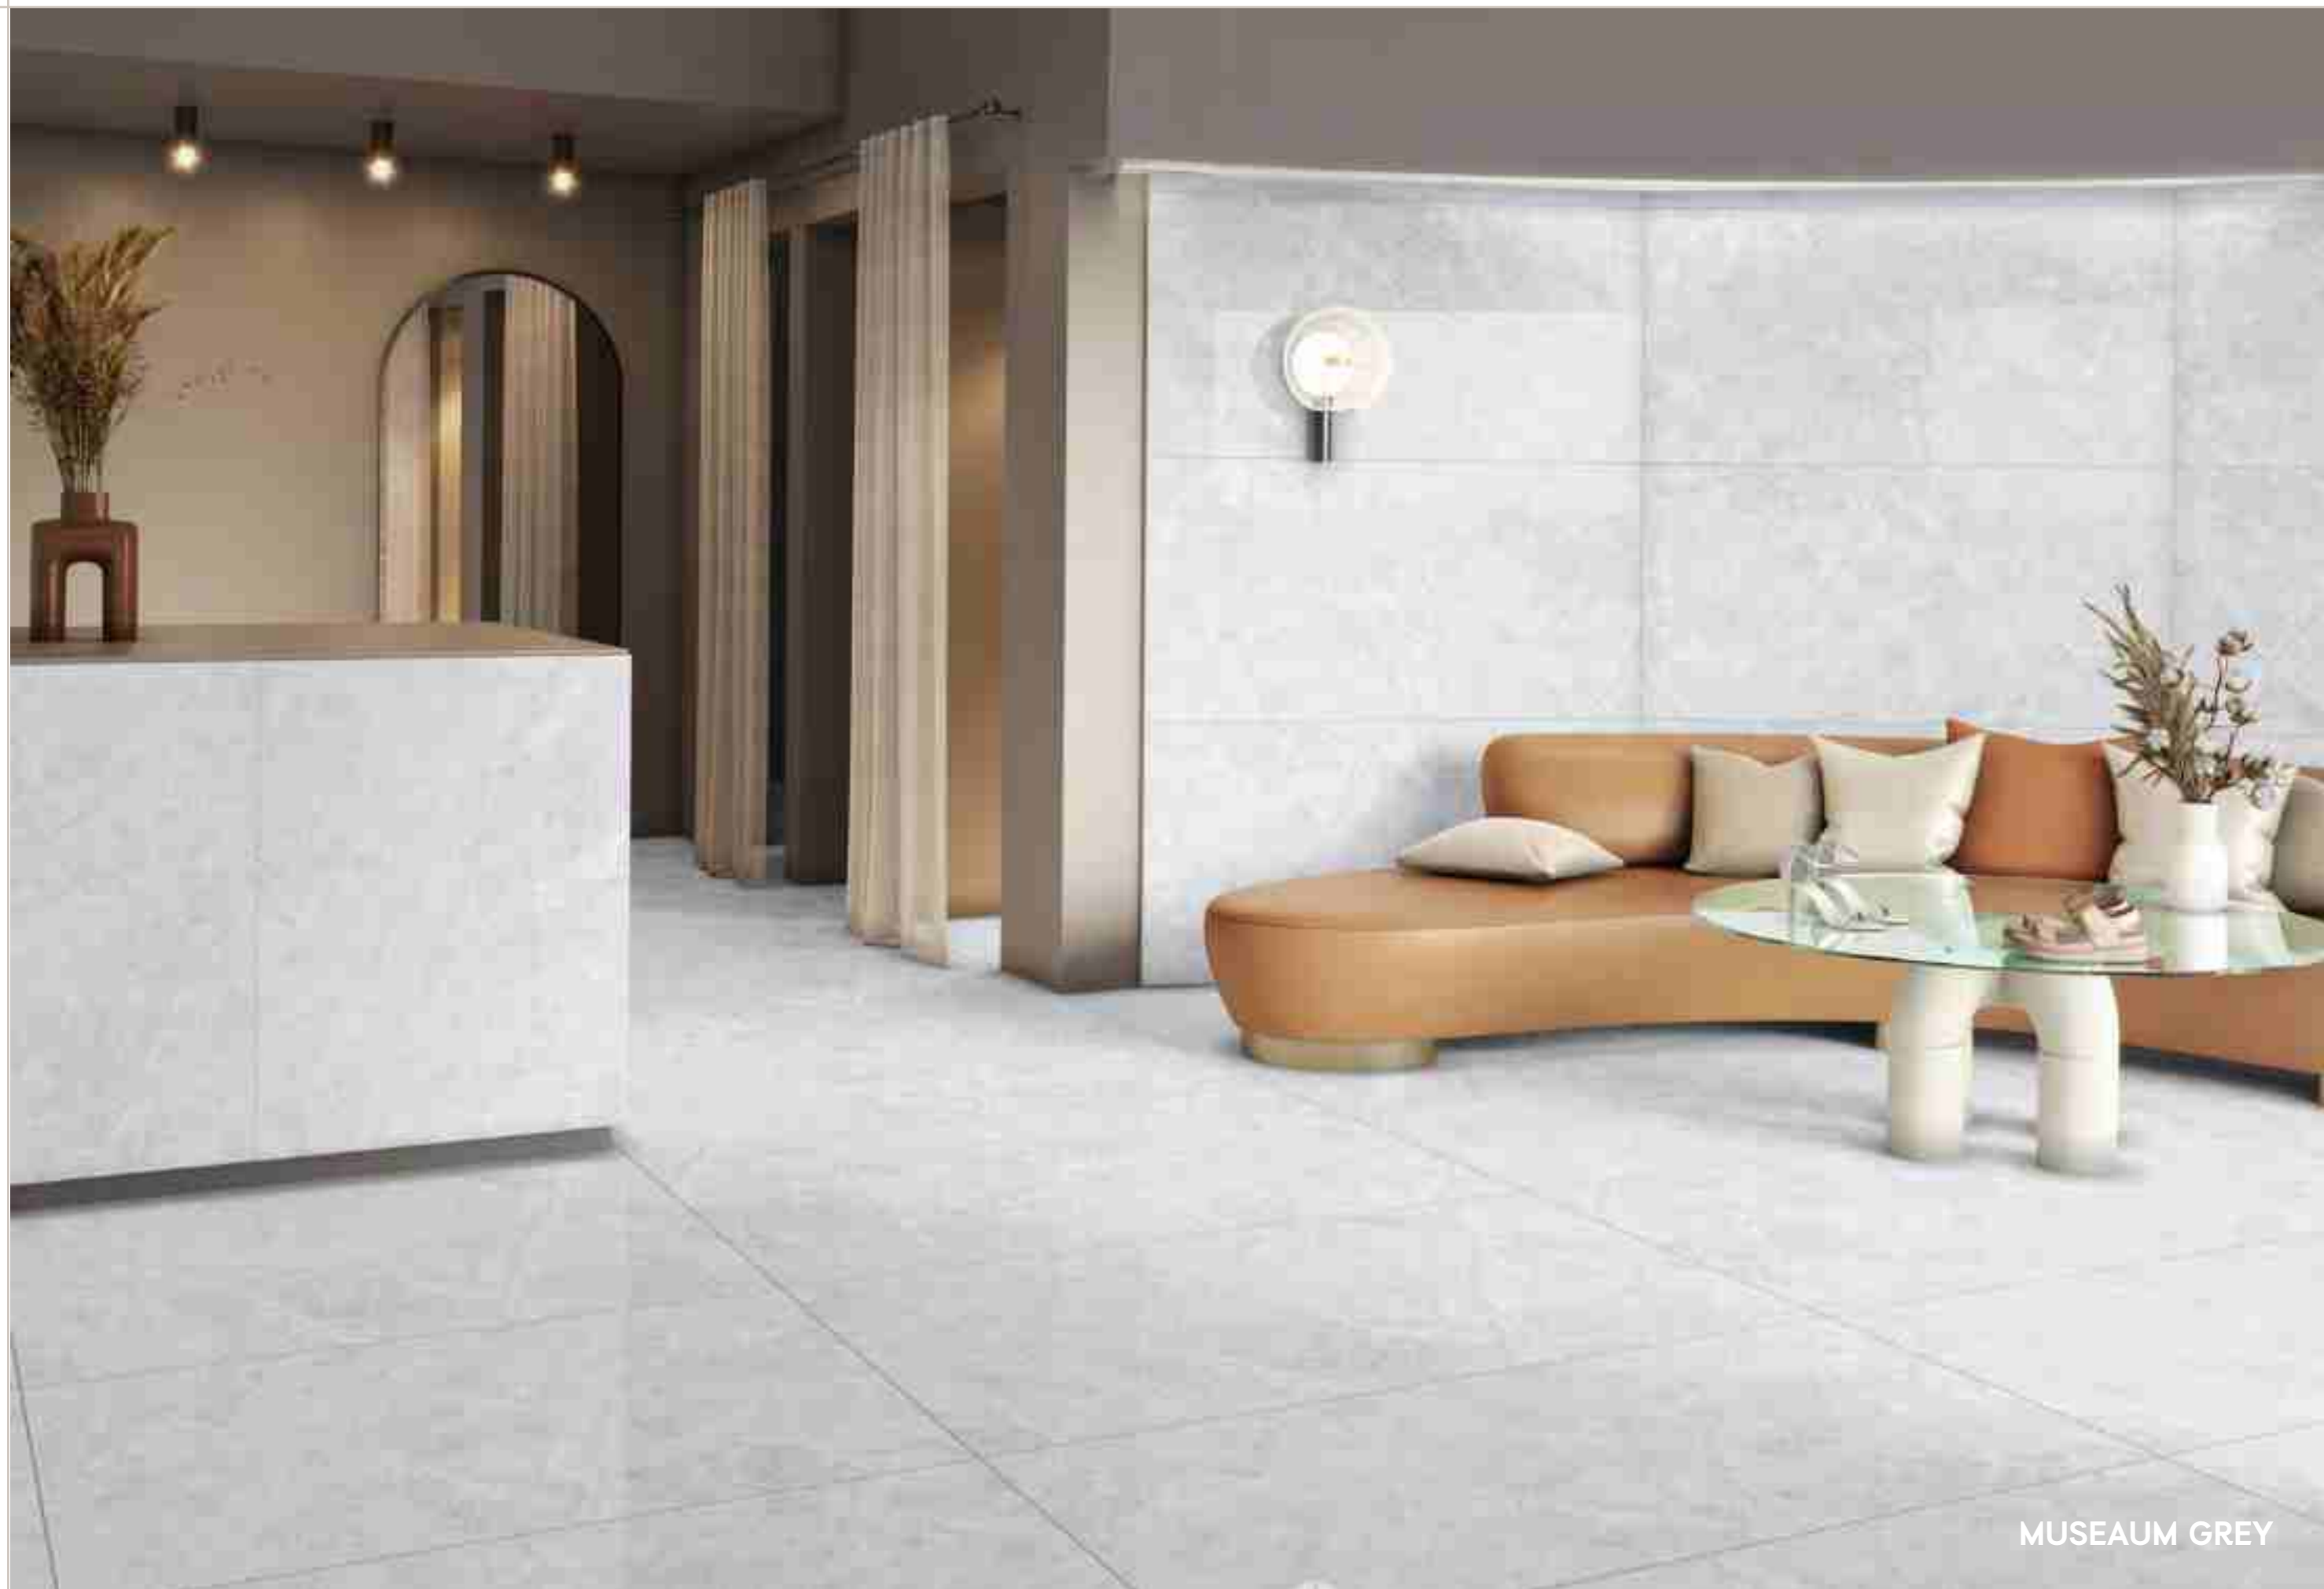

ORACLE BEIGE

Size:
800x1600mm

Finish:
Glossy

Random:
04

Creative Design

MUSEAUM

MUSEAUM GREY

CRYSTAL
Collection