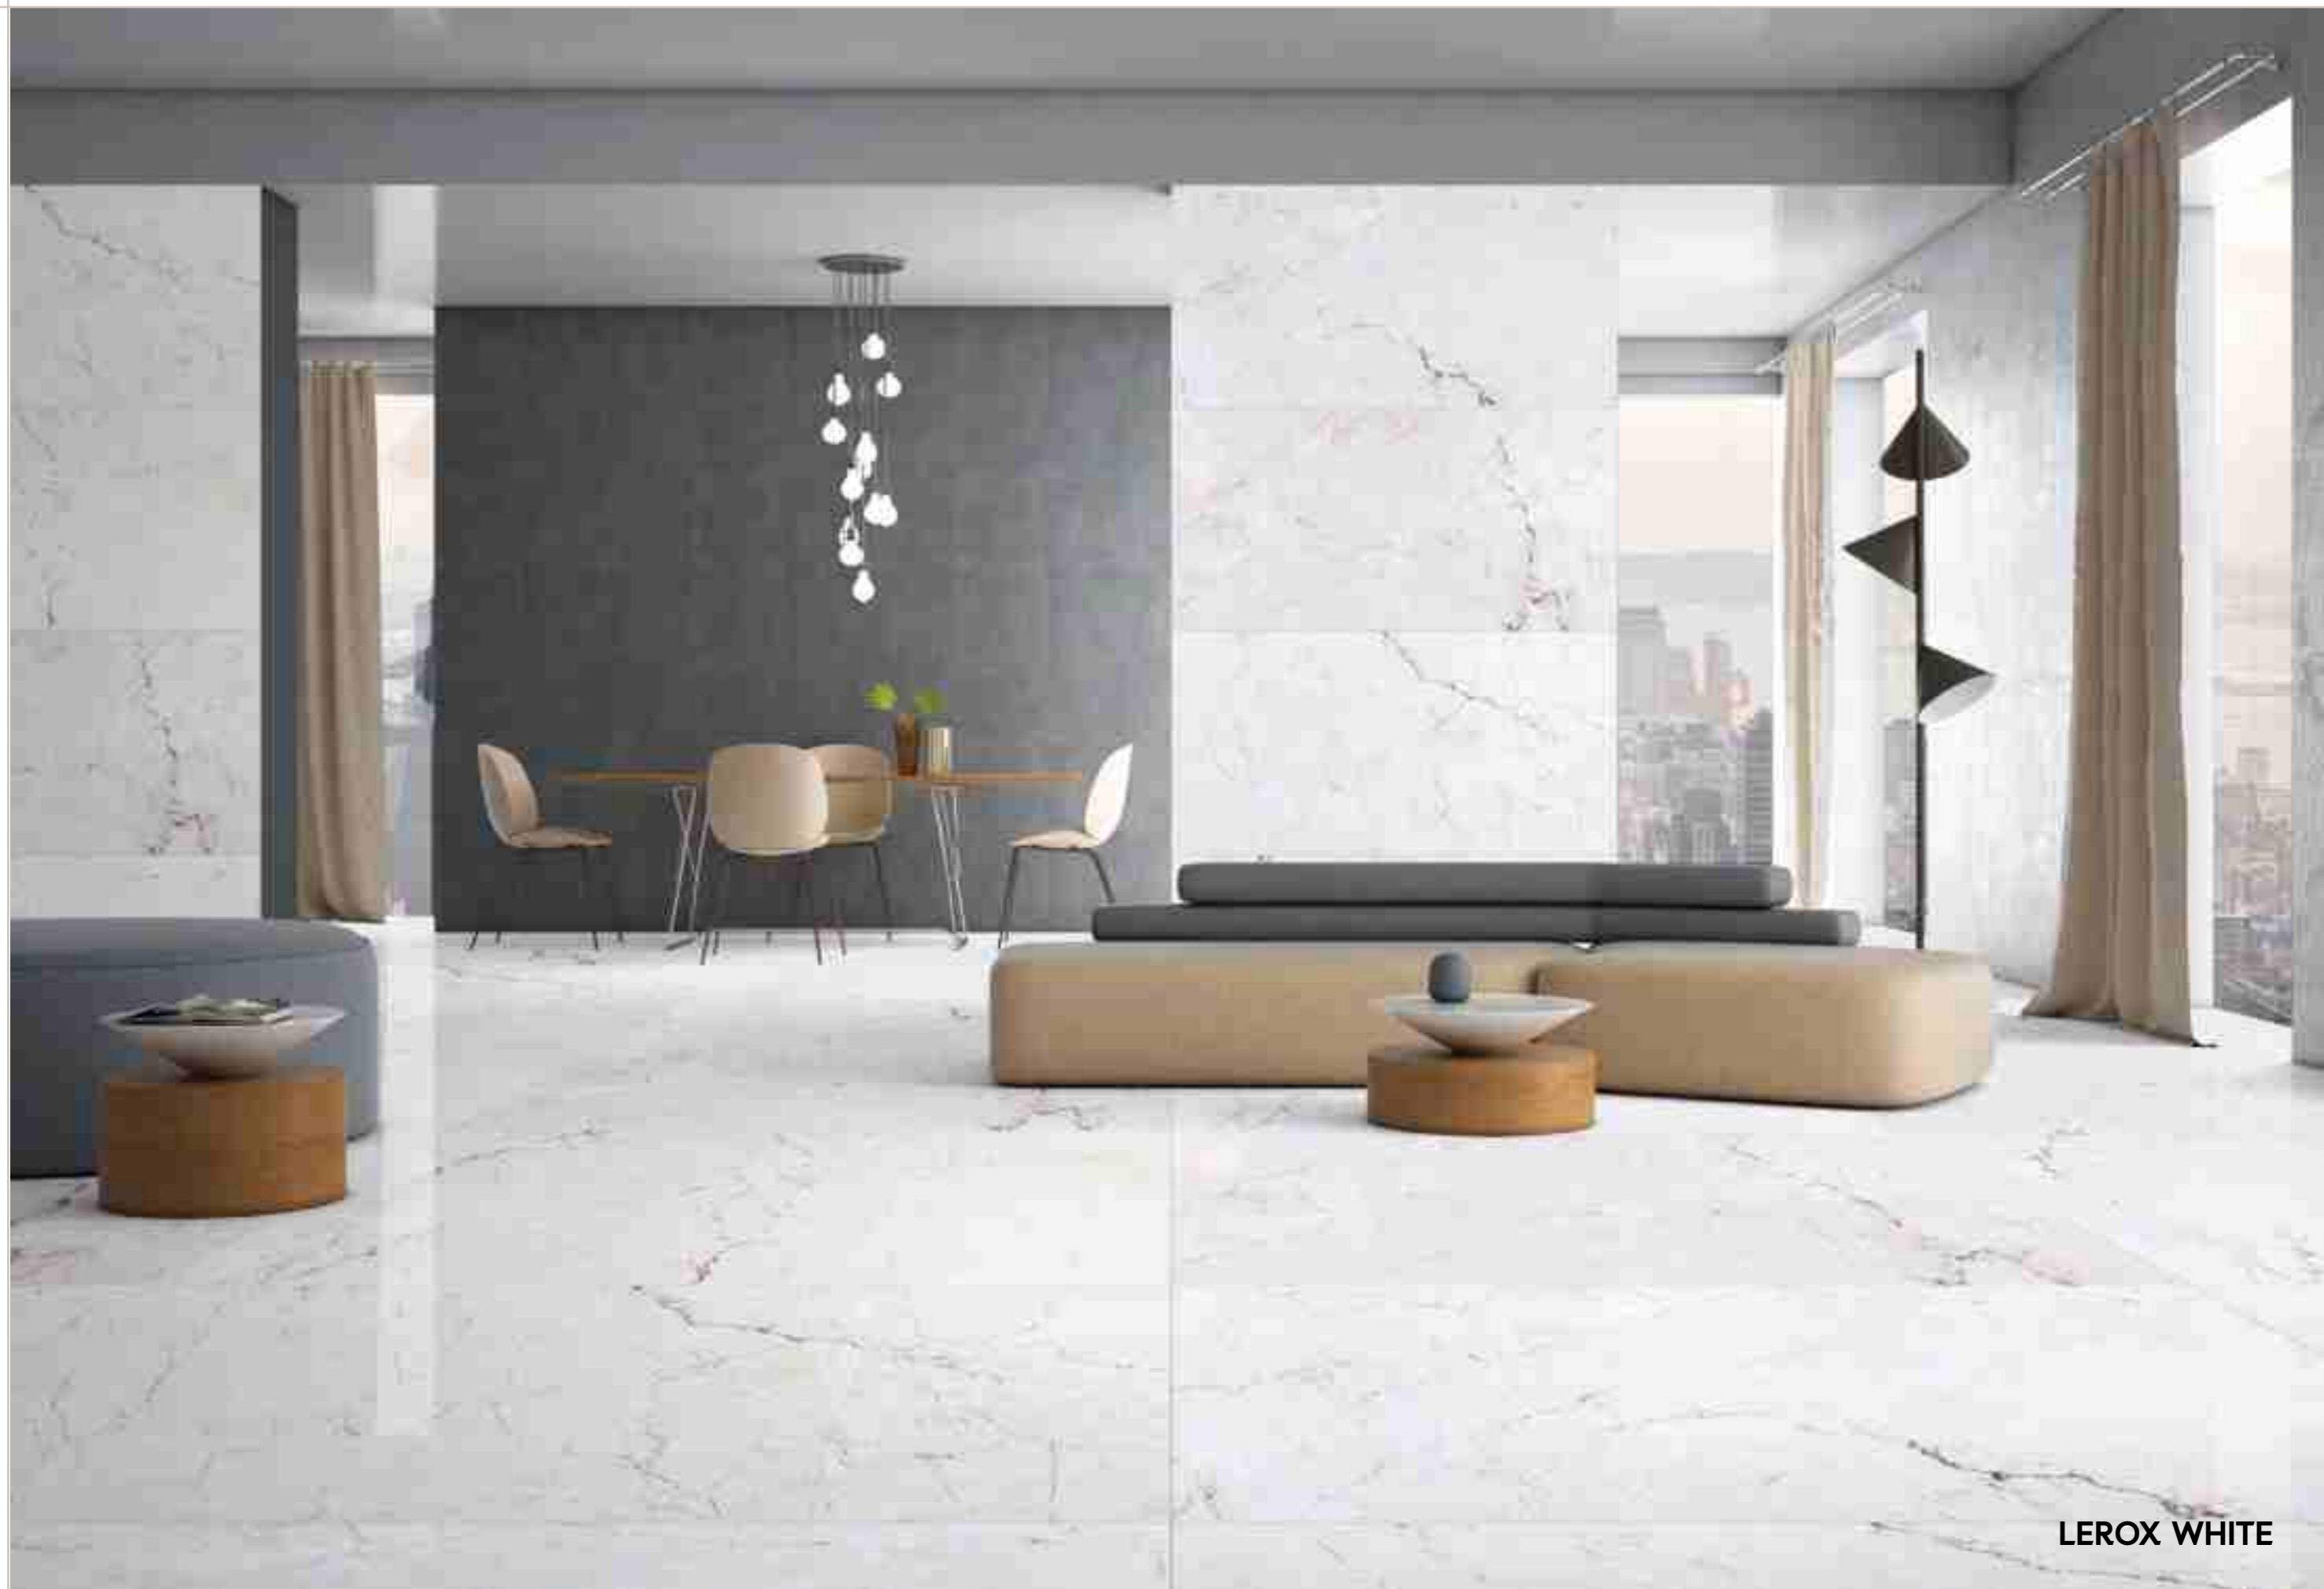

Random:
04

Center of Attention

LEROX

LEROX WHITE

CRYSTAL
Collection

LEROX WHITE

Size:
800x1600mm

Finish:
Glossy