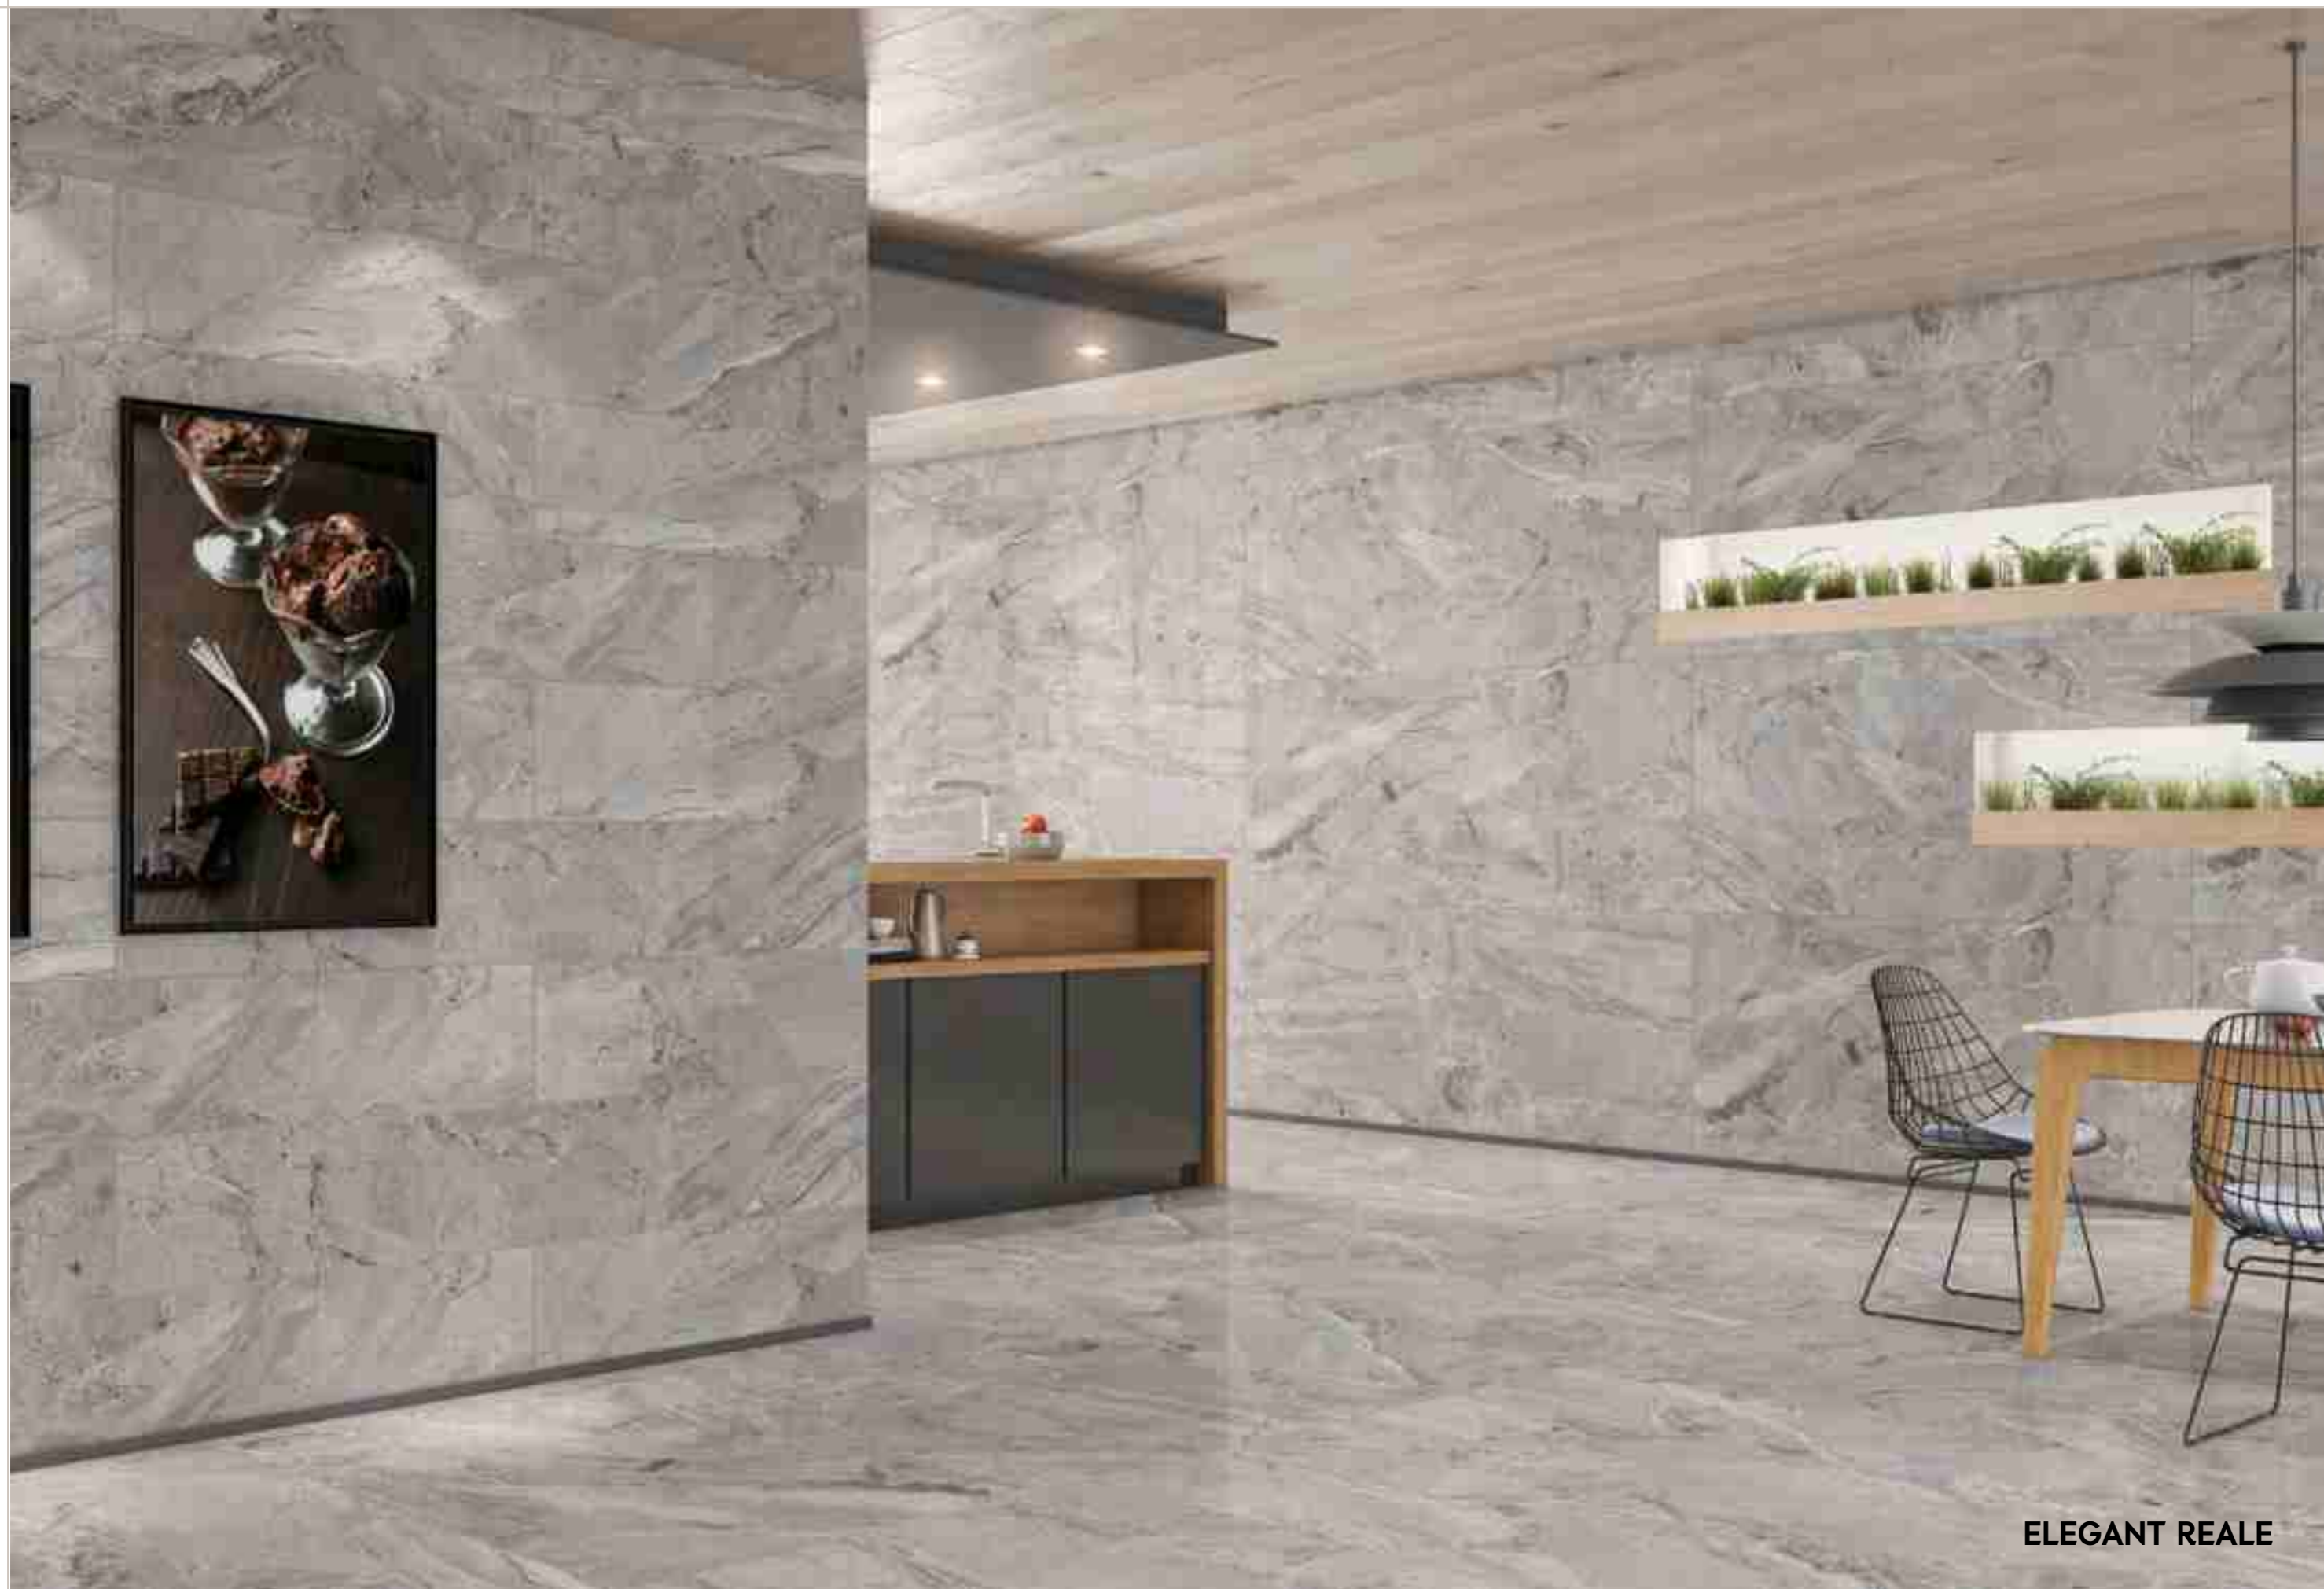

ELEGANT

ELEGANT REALE

CRYSTAL
Collection

ELEGANT REALE

Size:
800x1600mm

Finish:
Glossy

Random:
04

GRIGIO