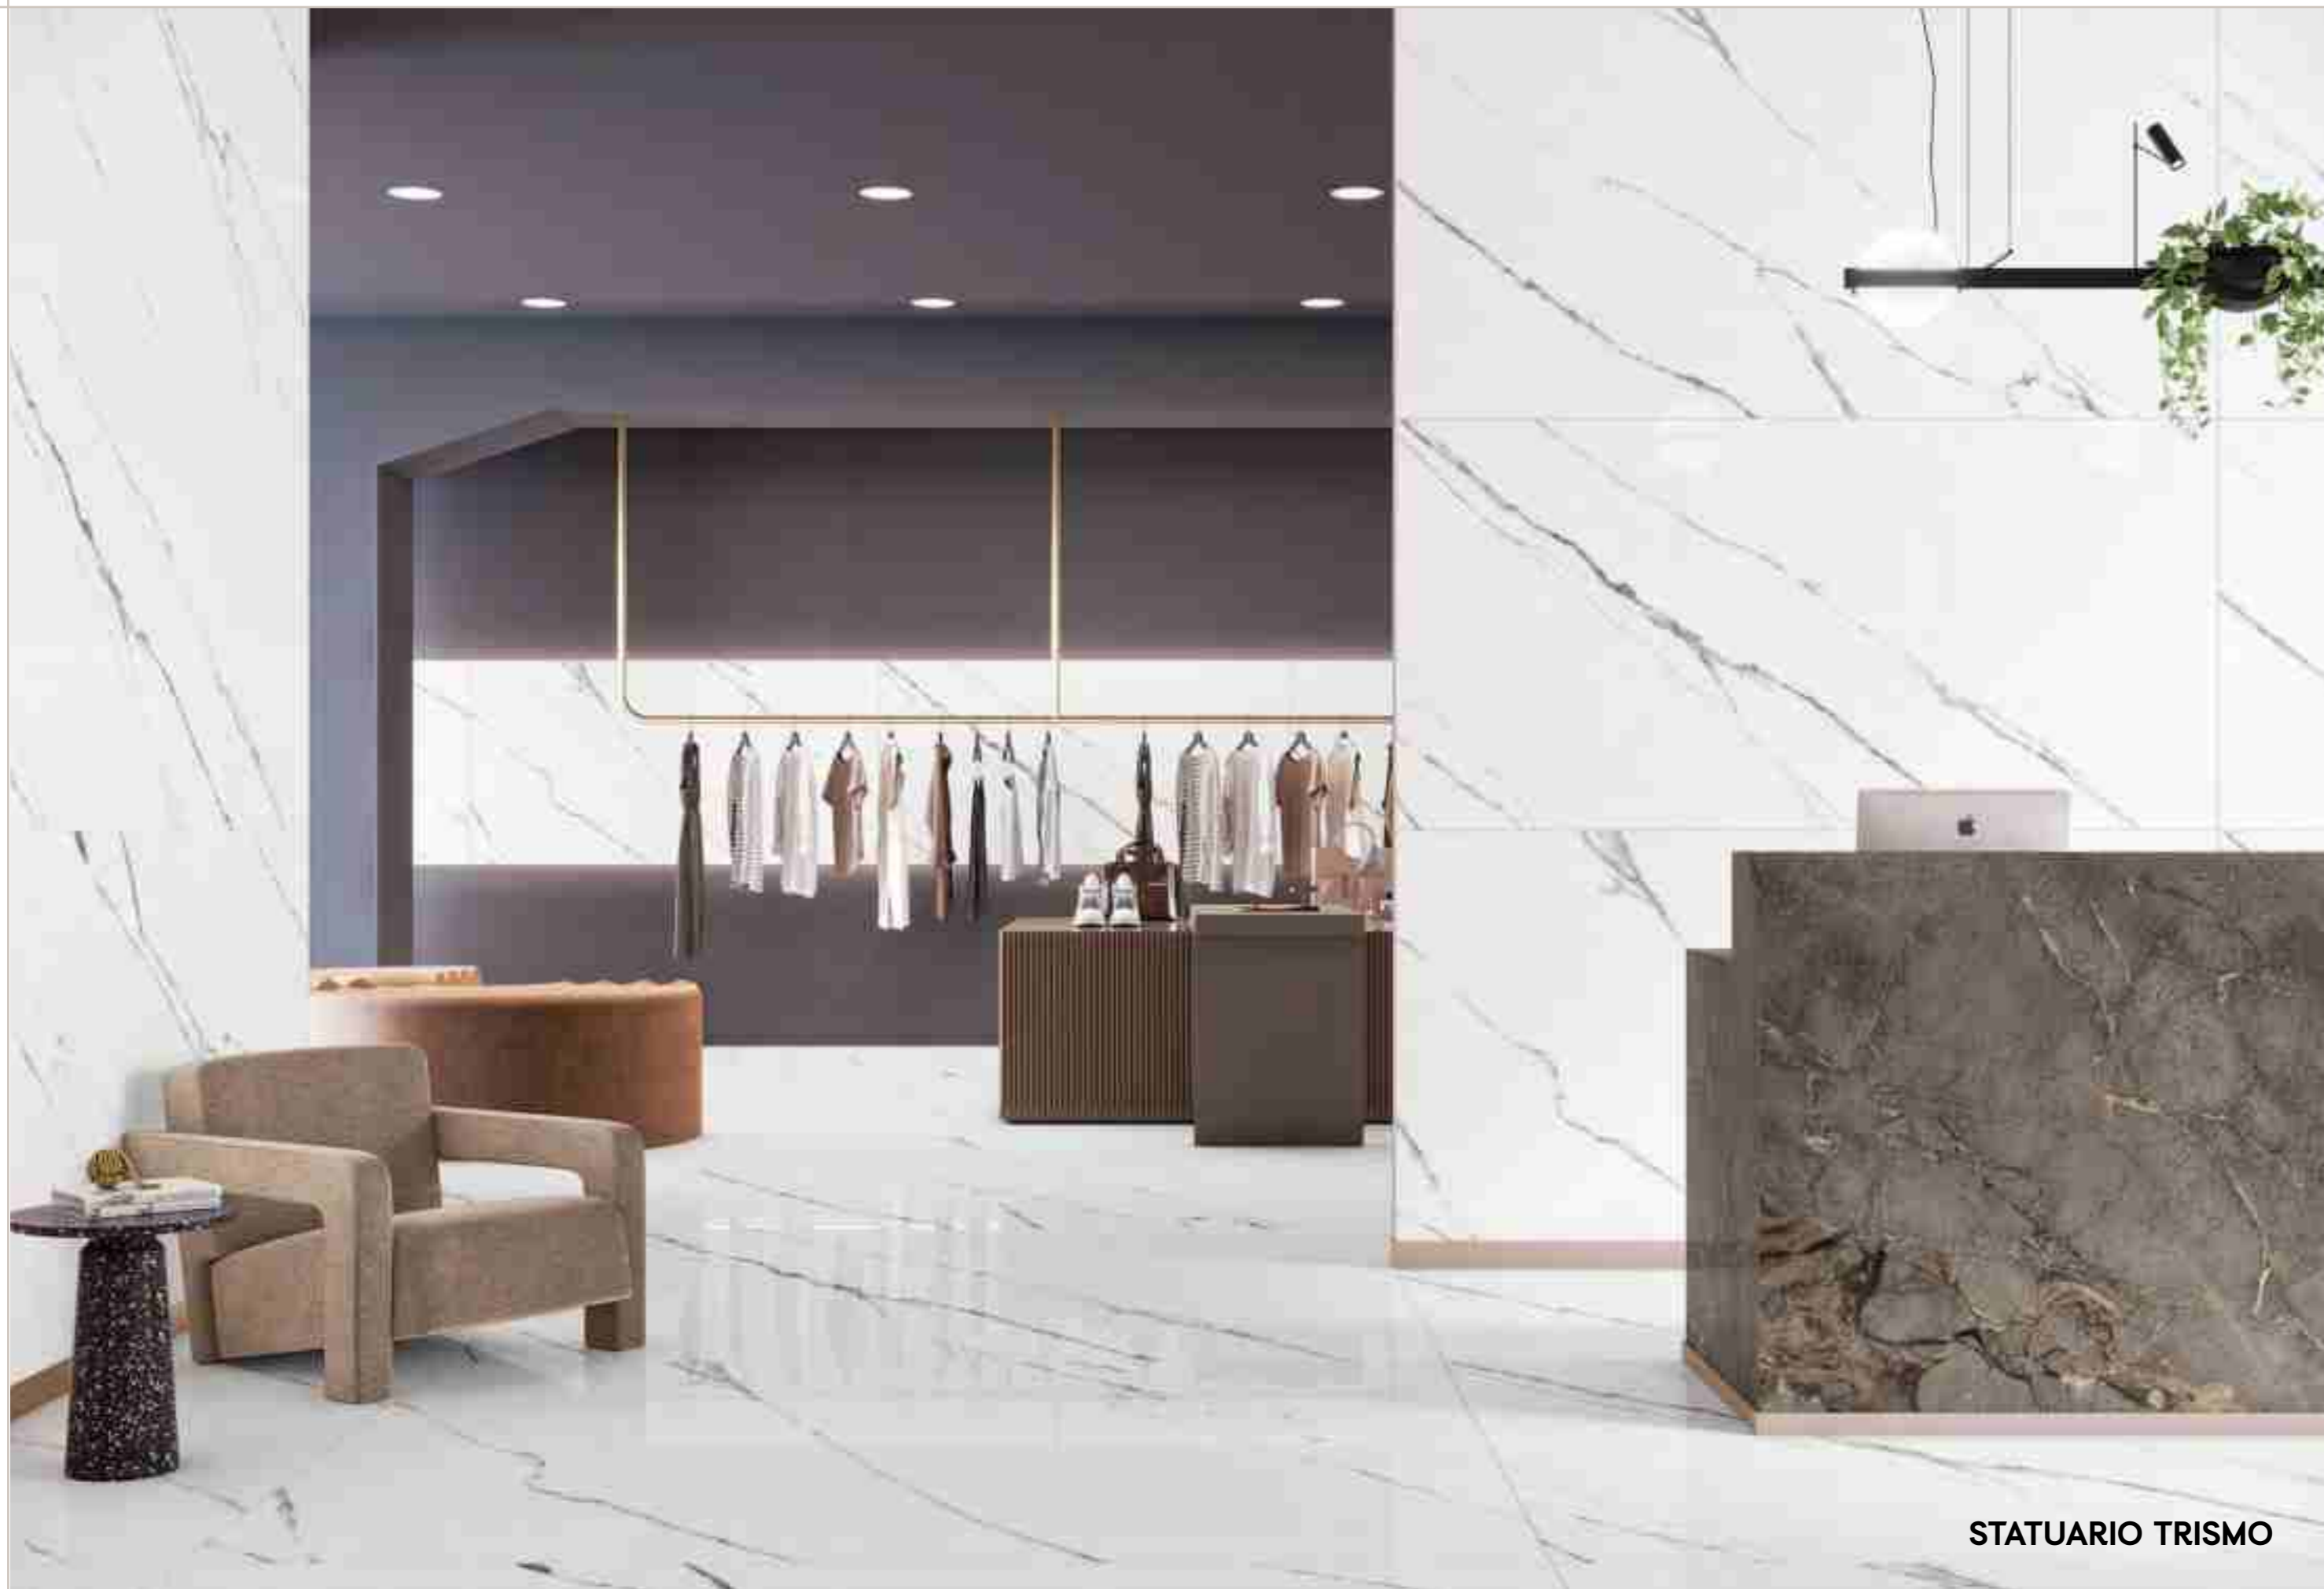

STATUARIO TRISMO