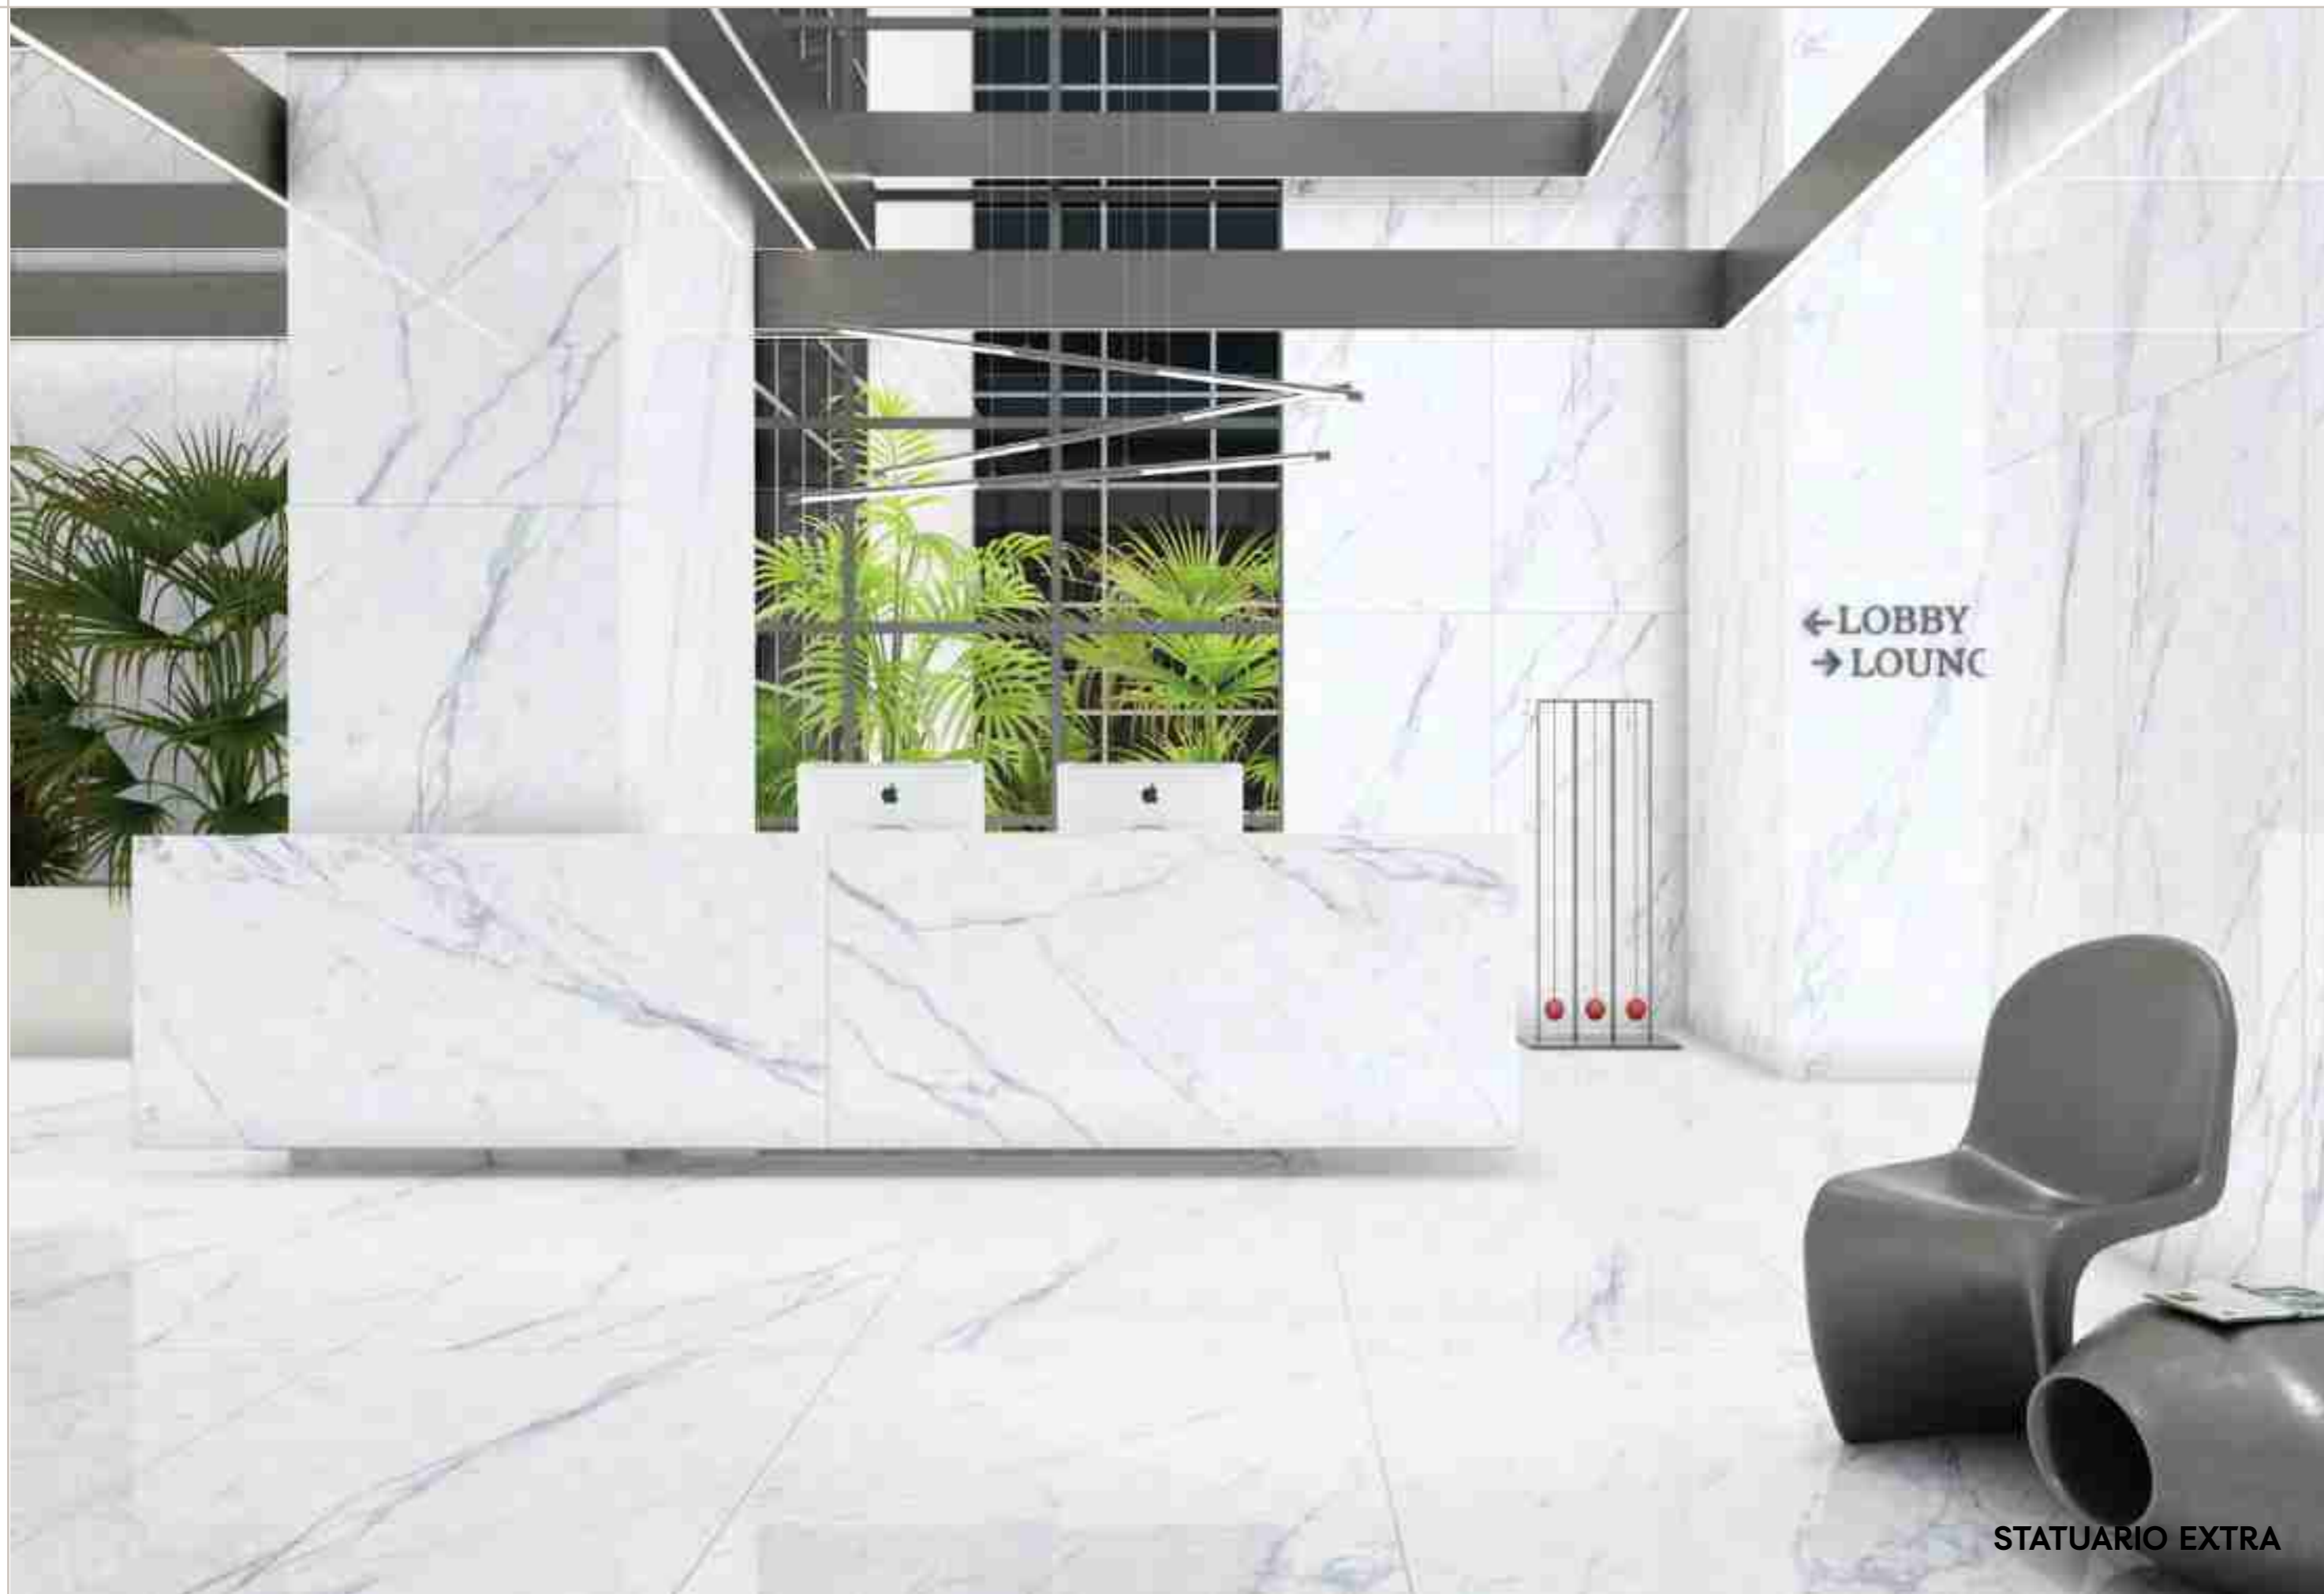

CRYSTAL
Collection

STATUARIO NEX

Size:
800x1600mm

Finish:
Glossy

Random:
04

Touch for Virtual
360°

STATUARIO EXTRA

CRYSTAL
Collection