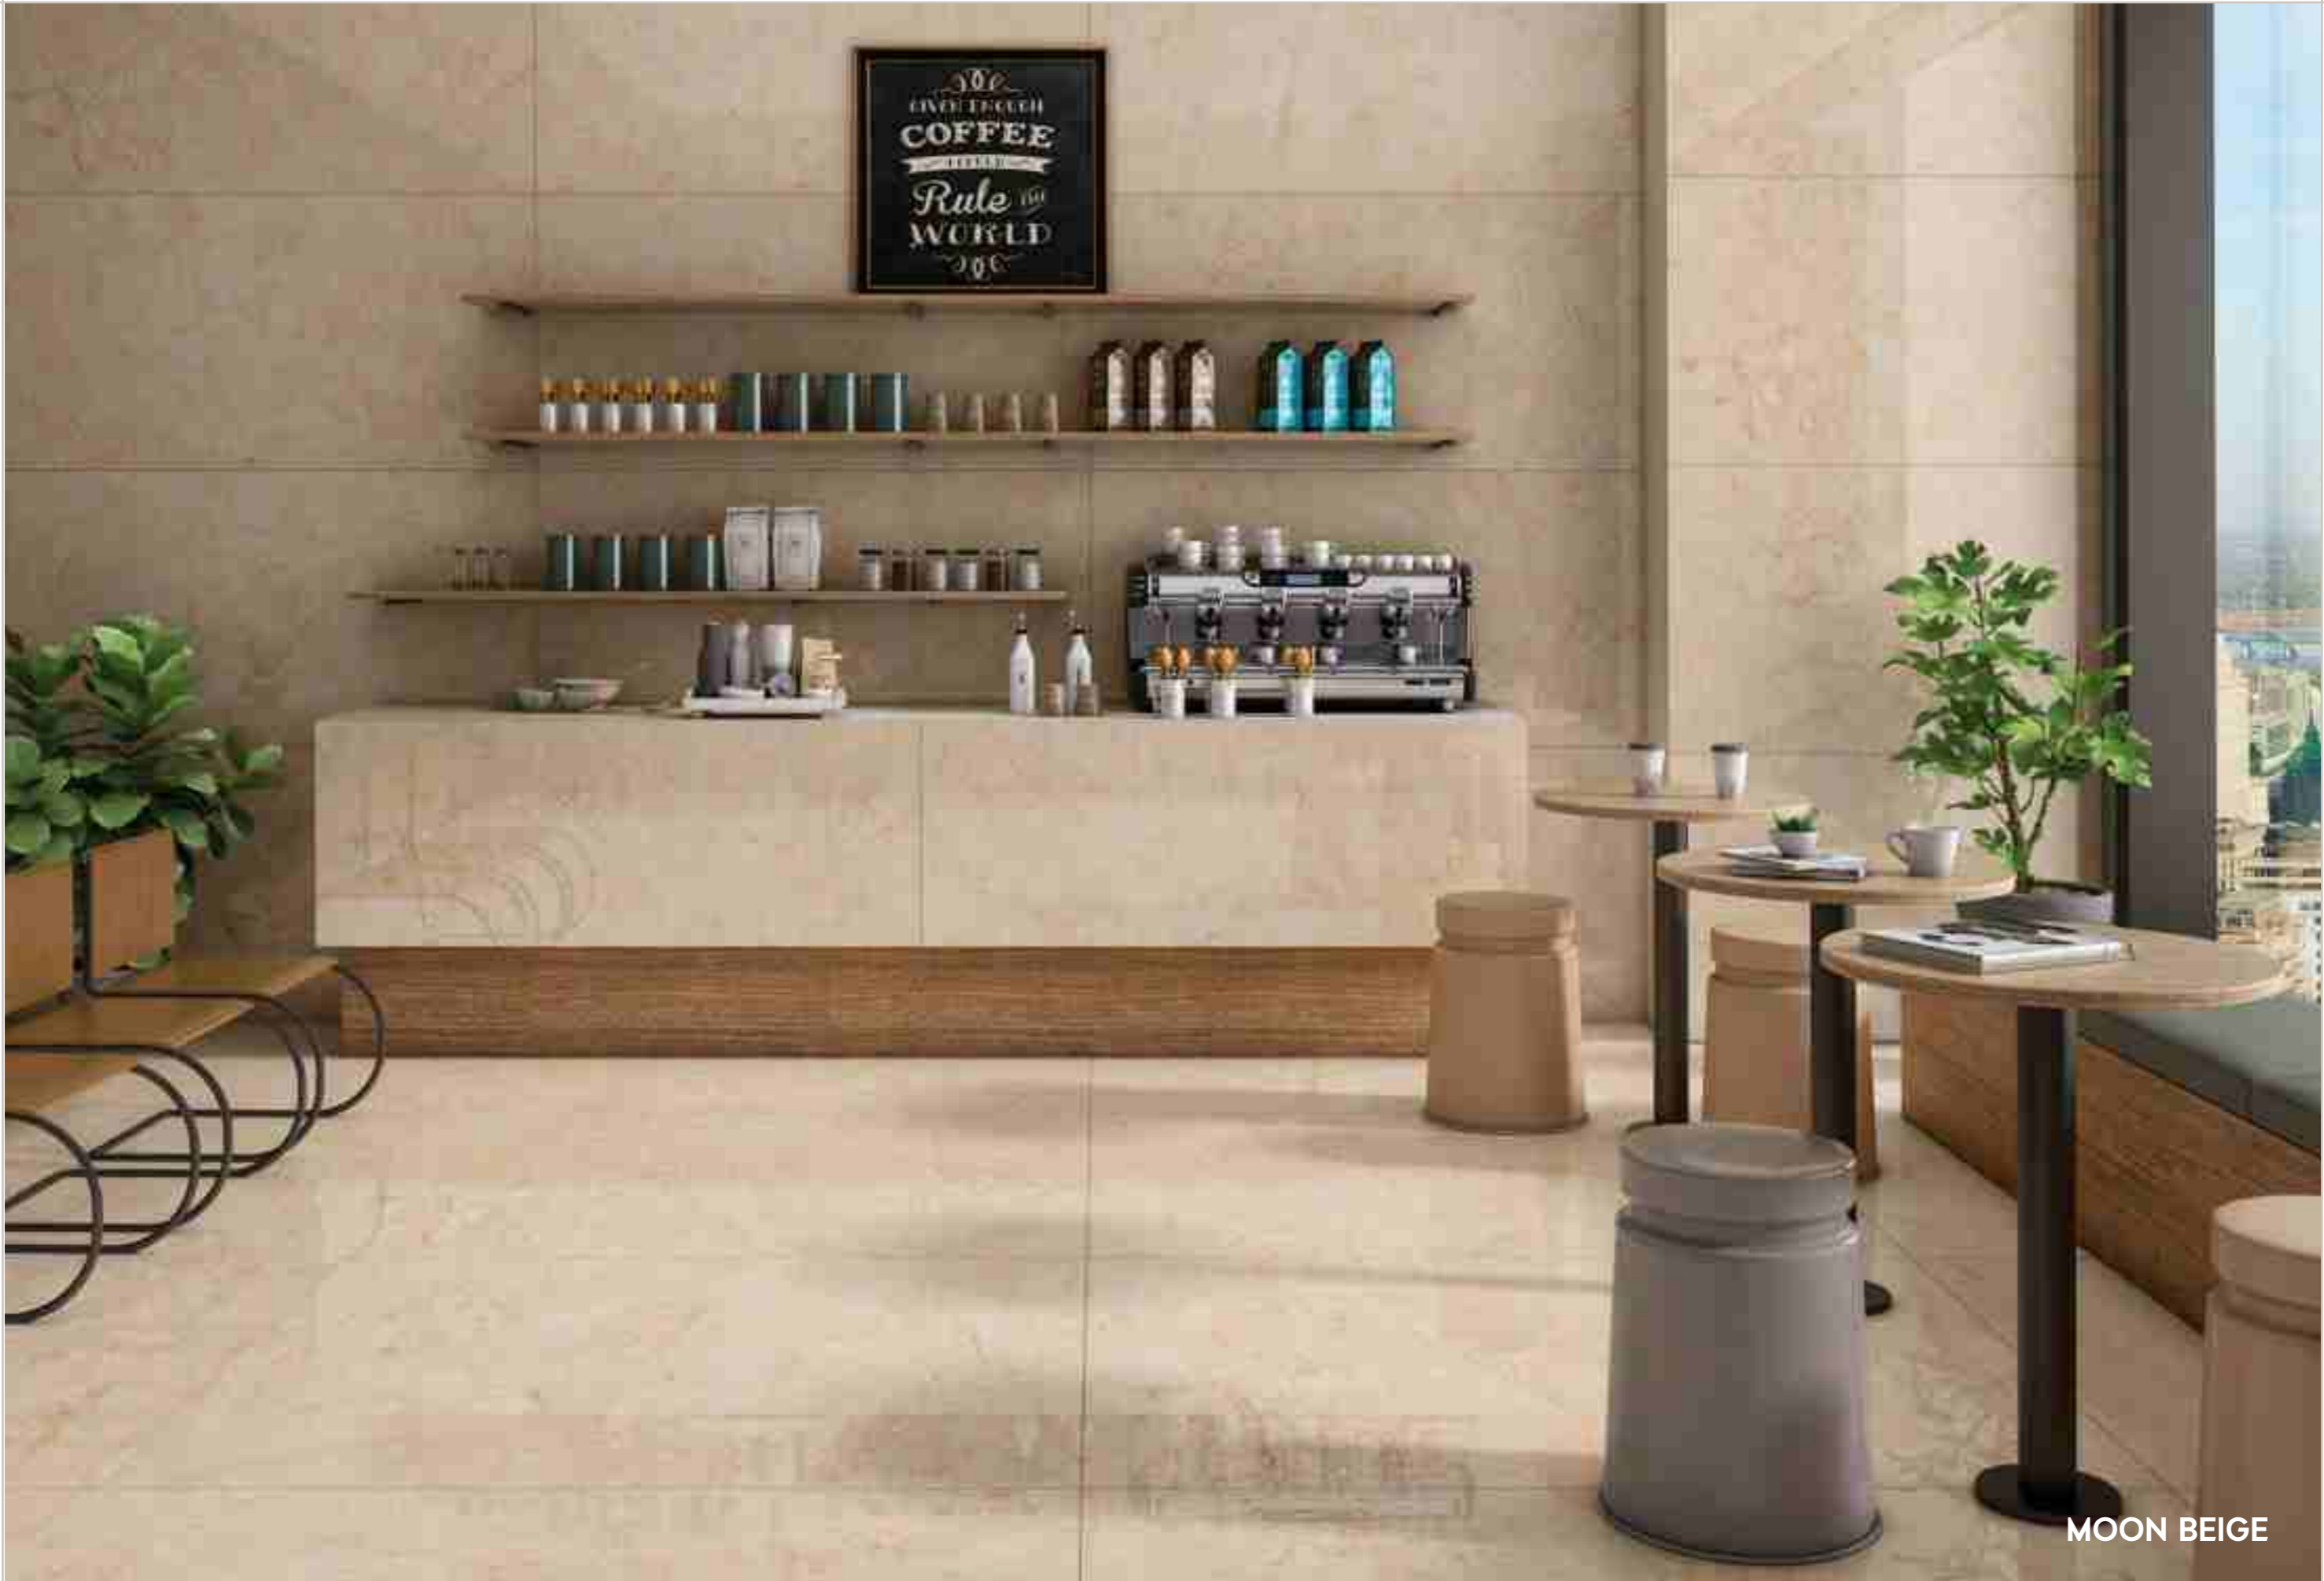

Portrait of Spaces

30c
LIVED ENOUGH
COFFEE
Rule of
WORLD
20c

MOON BEIGE

CRYSTAL
Collection

MOON BEIGE

Size:
800x1600mm

Finish:
Glossy

Random:
04