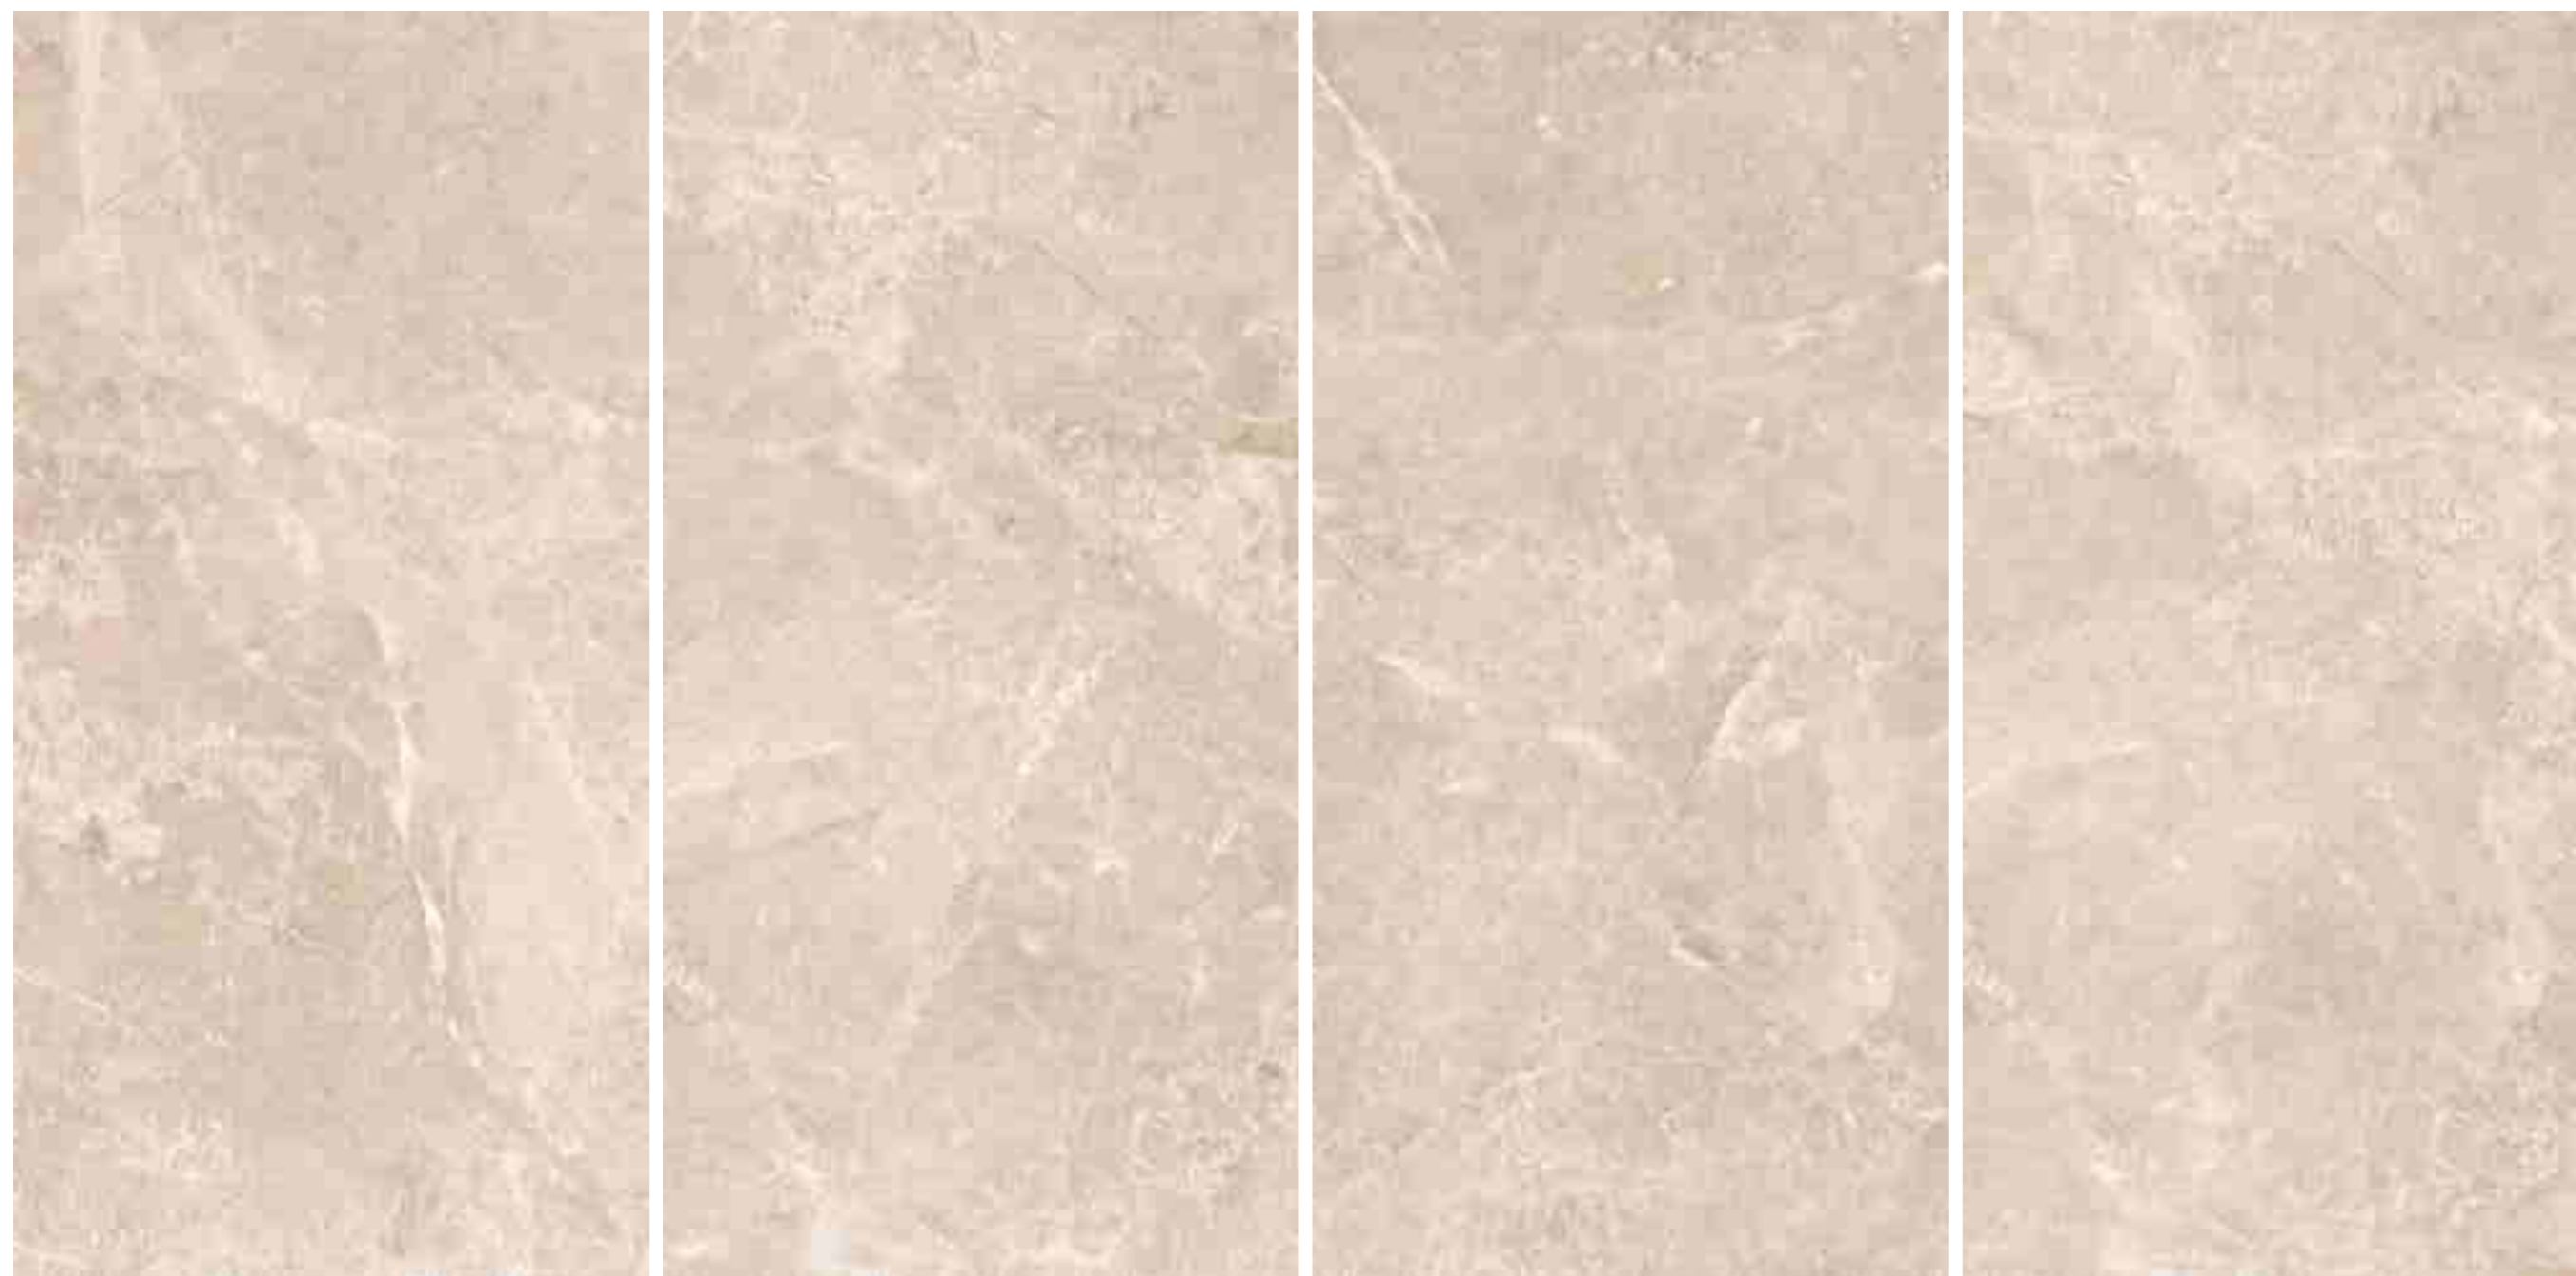

CRYSTAL
Collection

VALENTINO BEIGE

Size:
800x1600mm

Finish:
Glossy

Random:
04