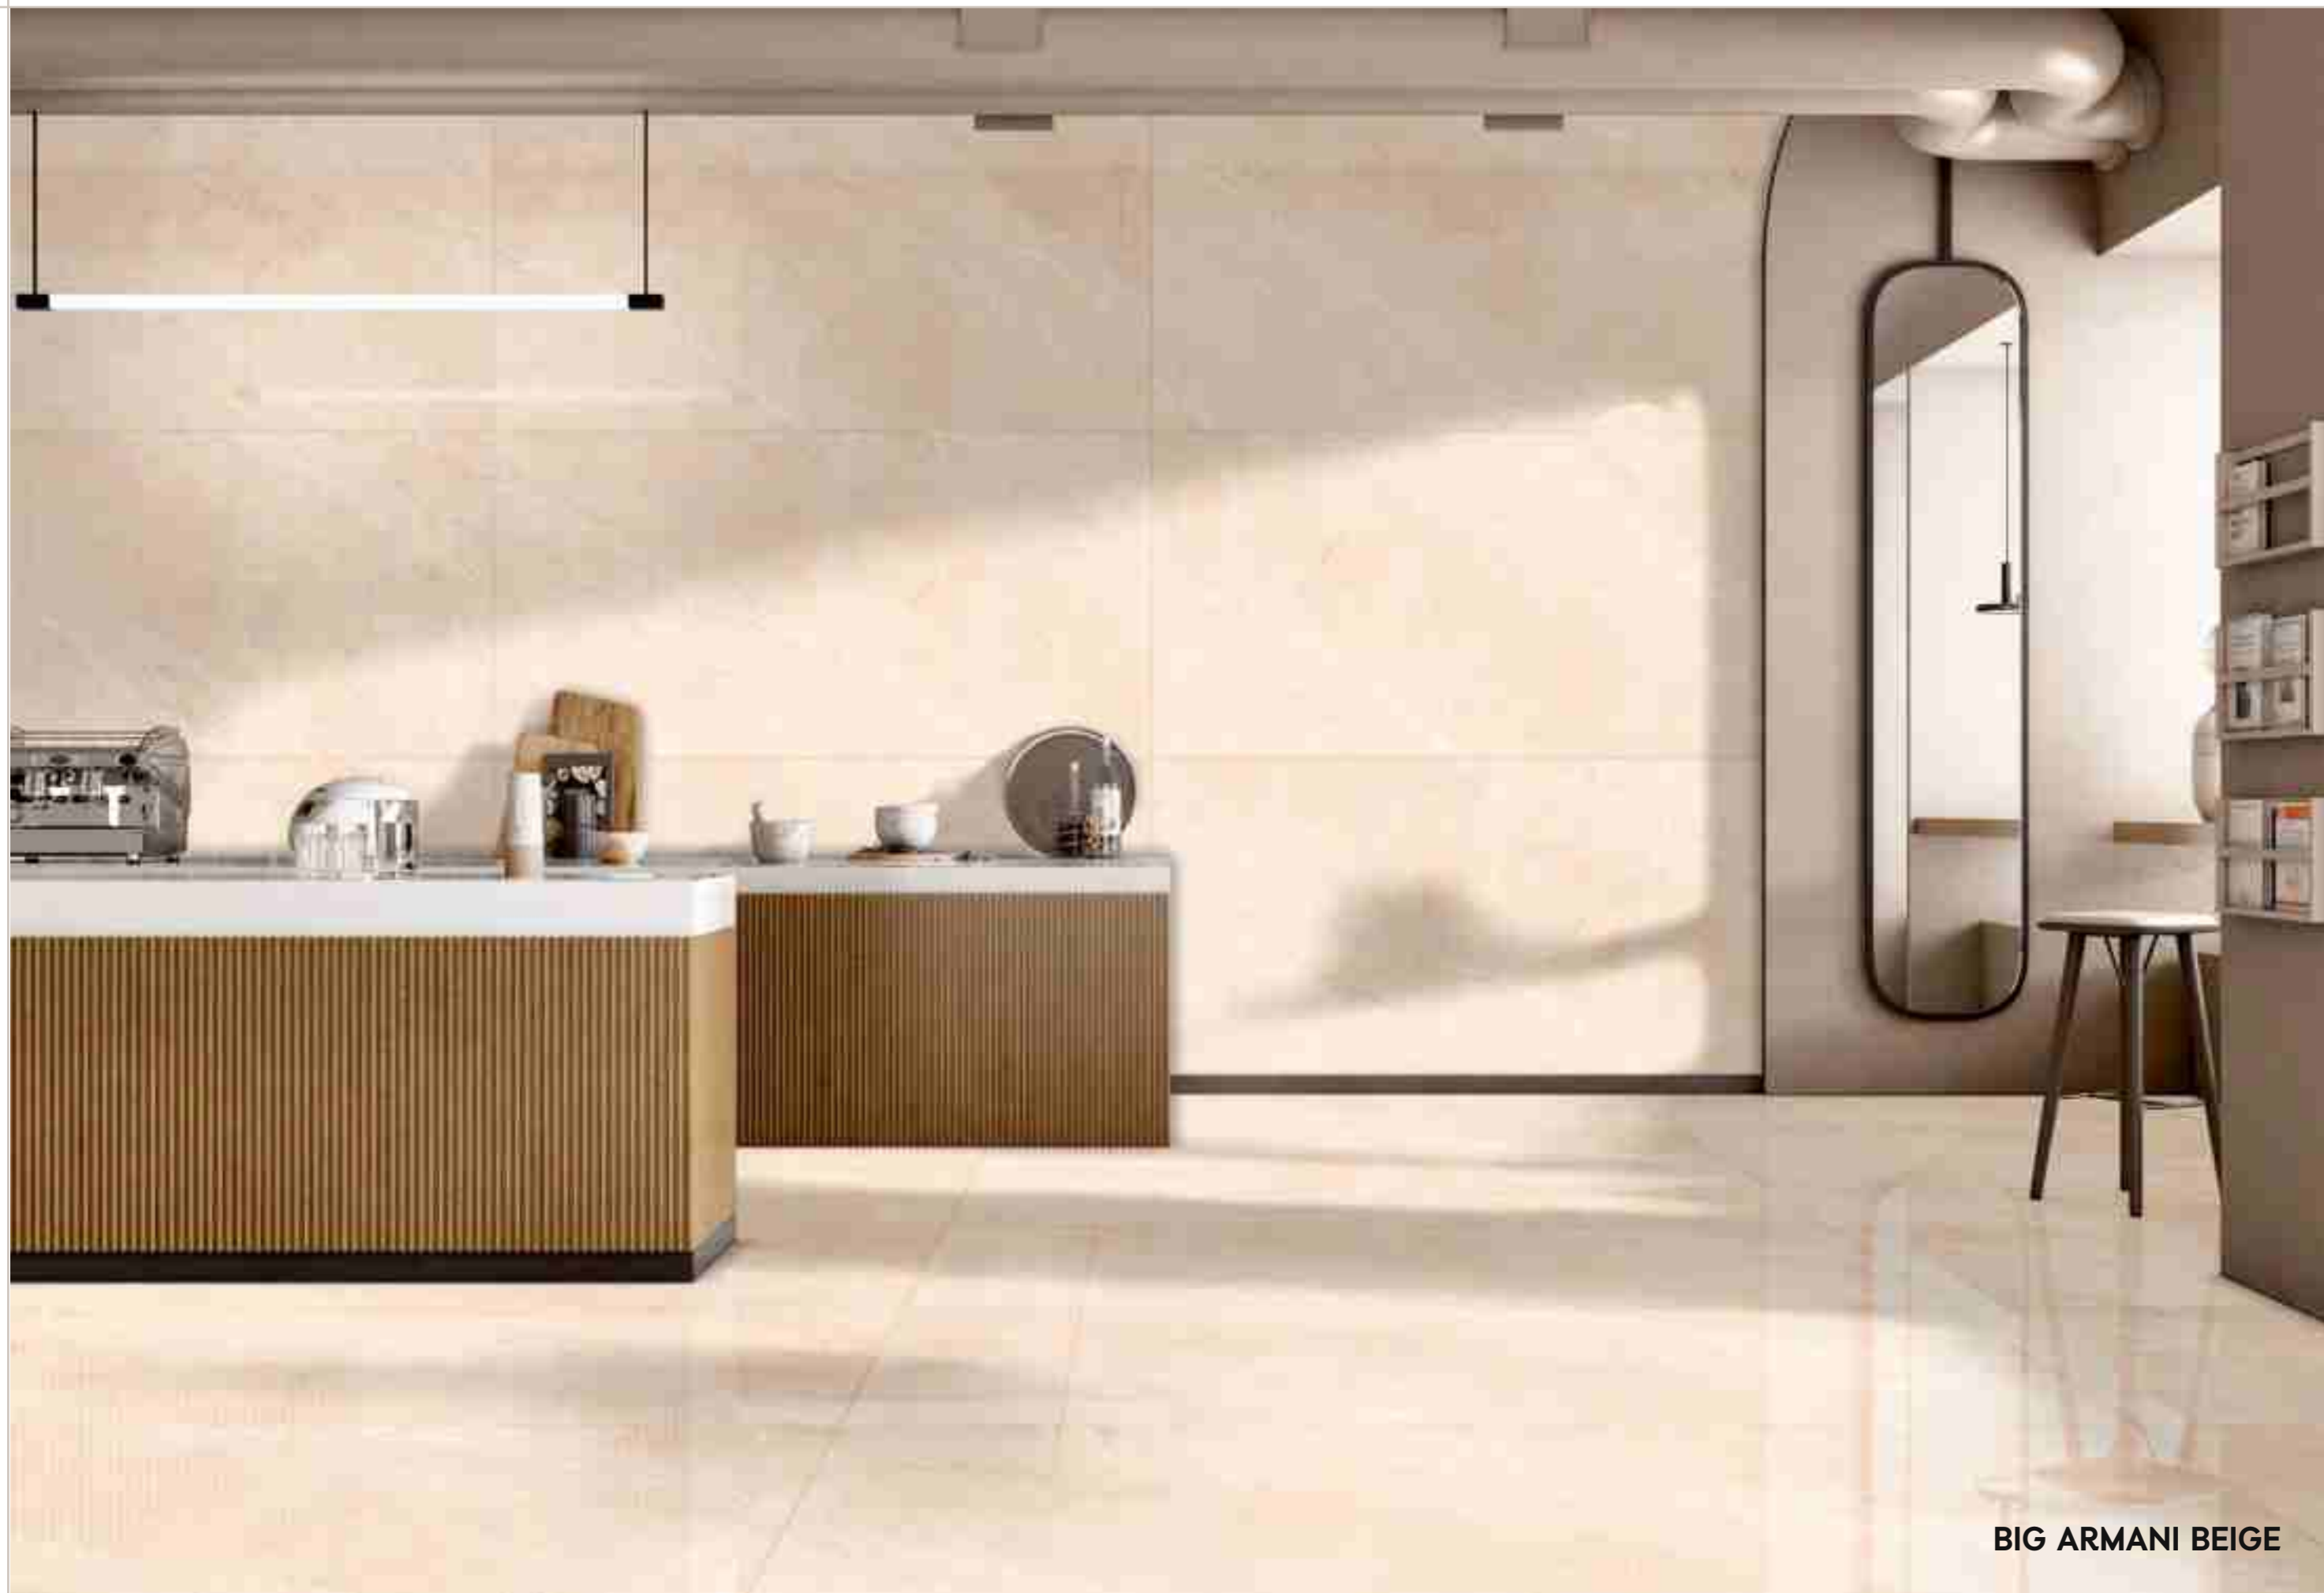

Finish:
Glossy

Random:
04

AMANI GREY

CRYSTAL
Collection

AMANI GREY

Size:
800x1600mm

Finish:
Glossy

Random:
04