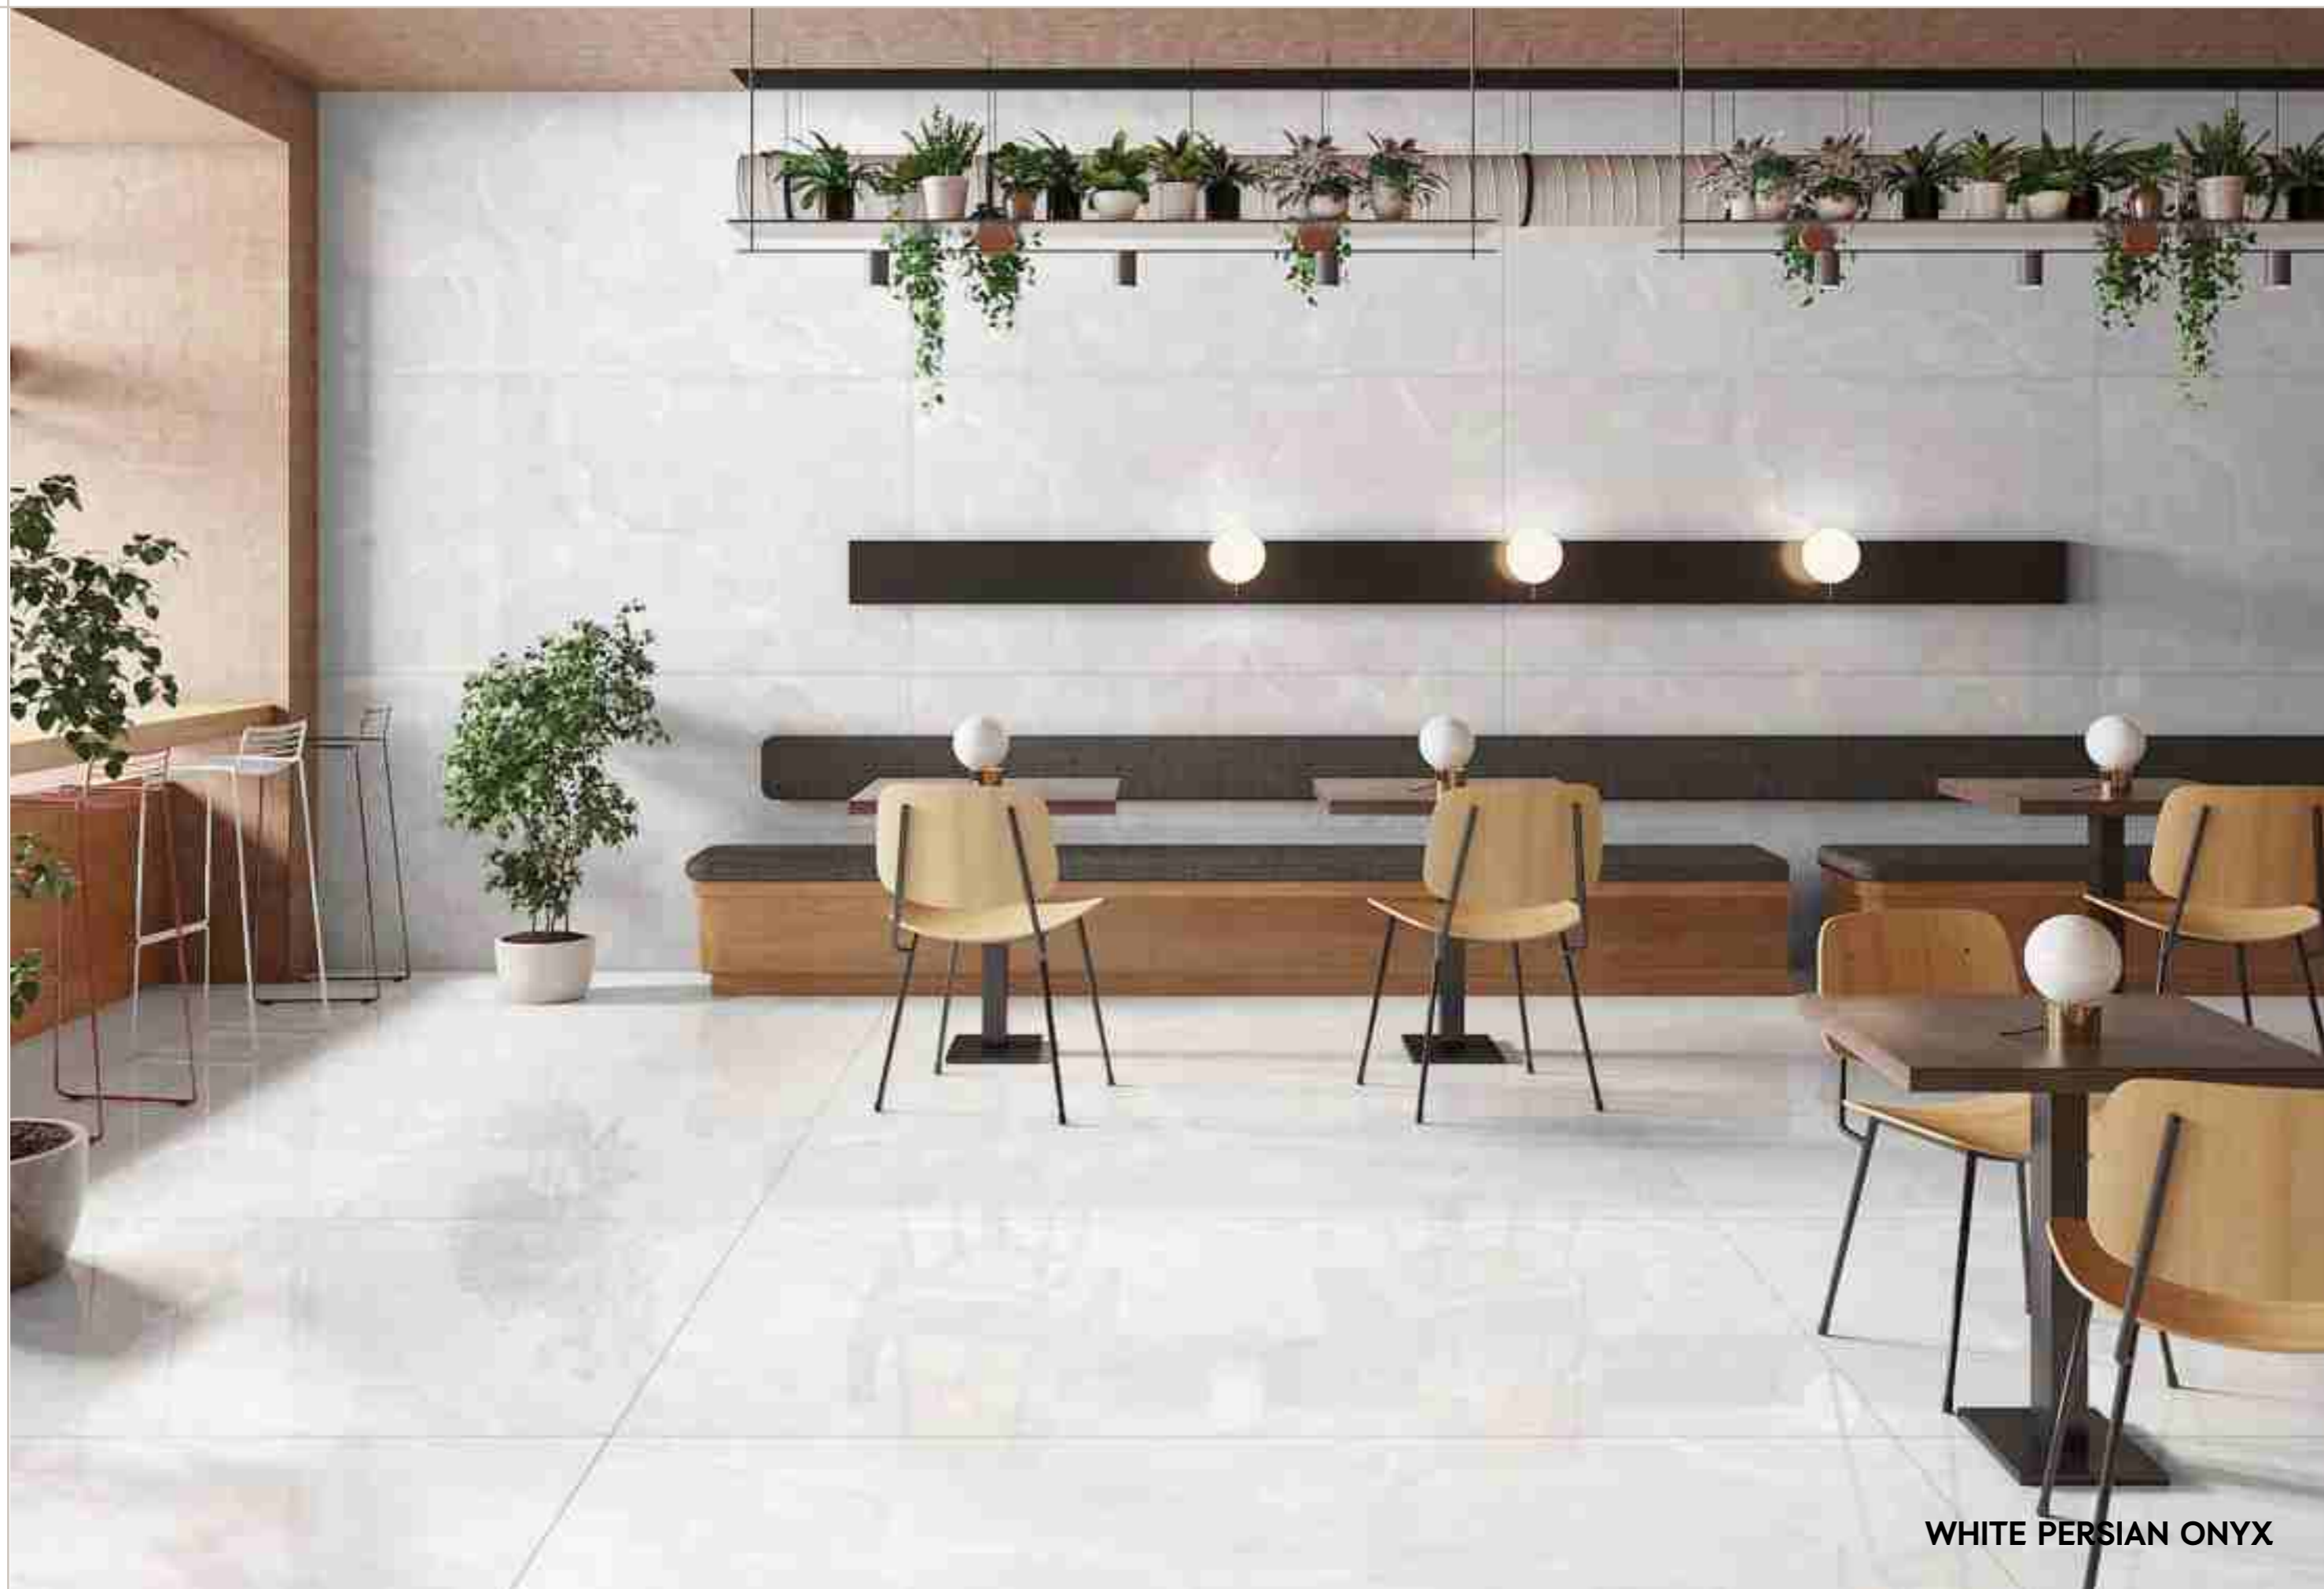

WHITE PERSIAN ONYX