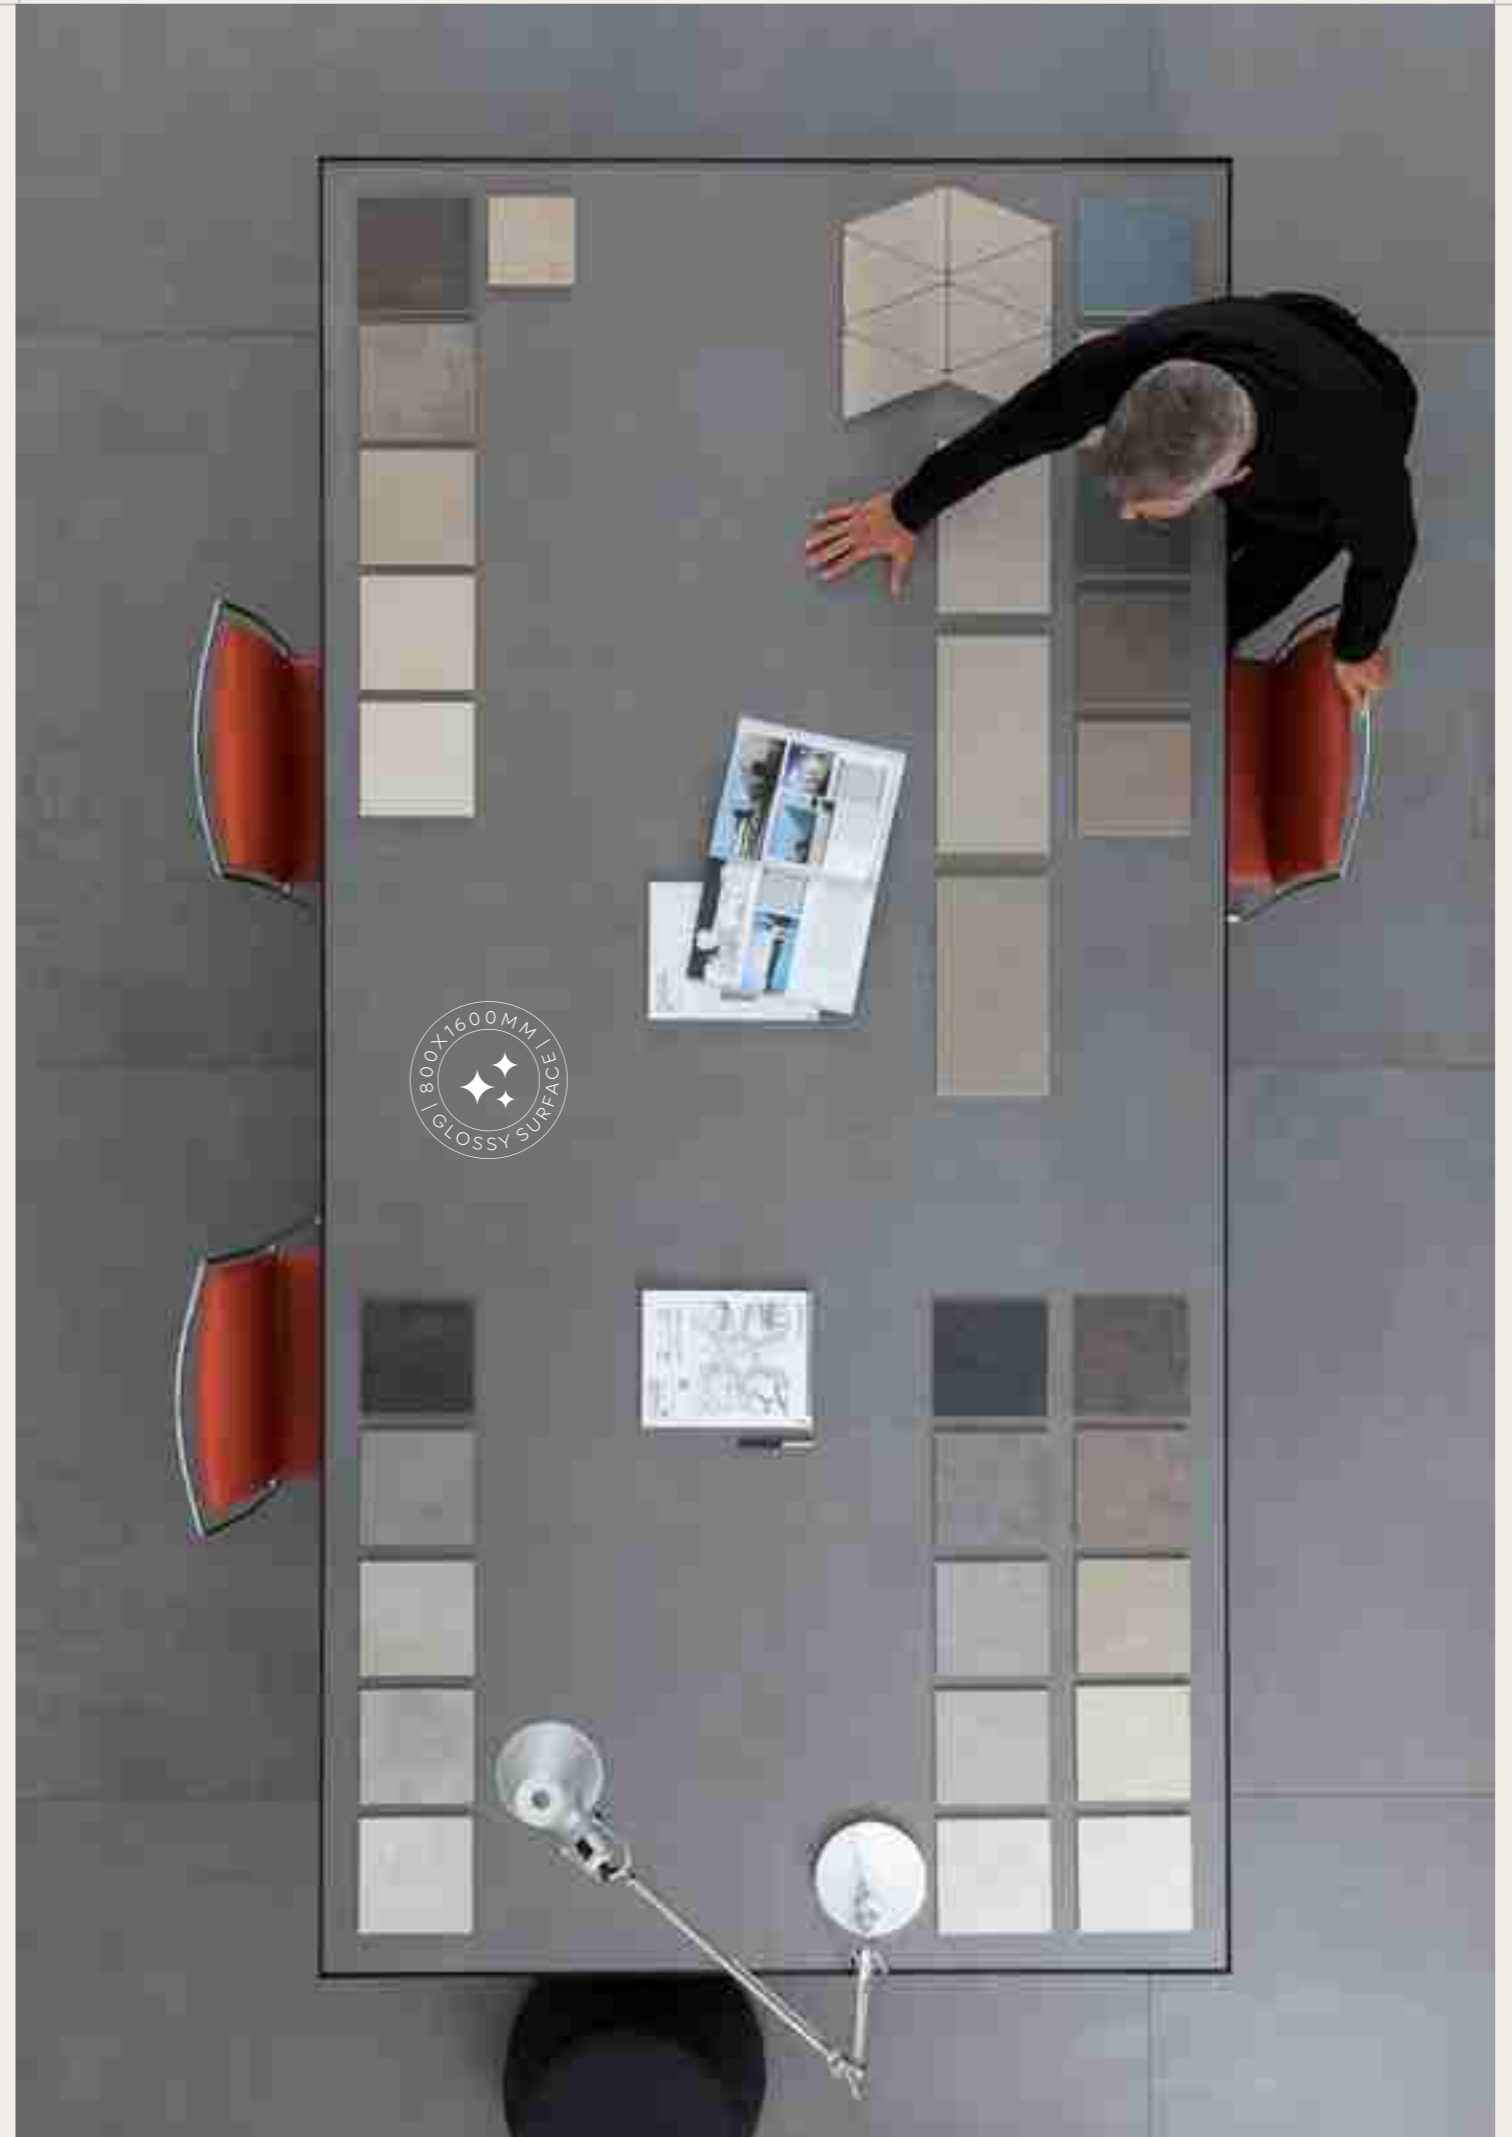

800x800mm | 800x1600mm
Glossy

The Charm
Of Time
Worn Wood
With A
Contemporary Style

FEATURES & APPLICATIONS

Elegance
And
Authenticity
for Your
Living Room

Our glossy surface can be used to construct kitchen counter tops, bedrooms, living room, staircase etc as it is lightweight, easy to clean, hygienic, and resistant to scratches, water, plus high temperatures.