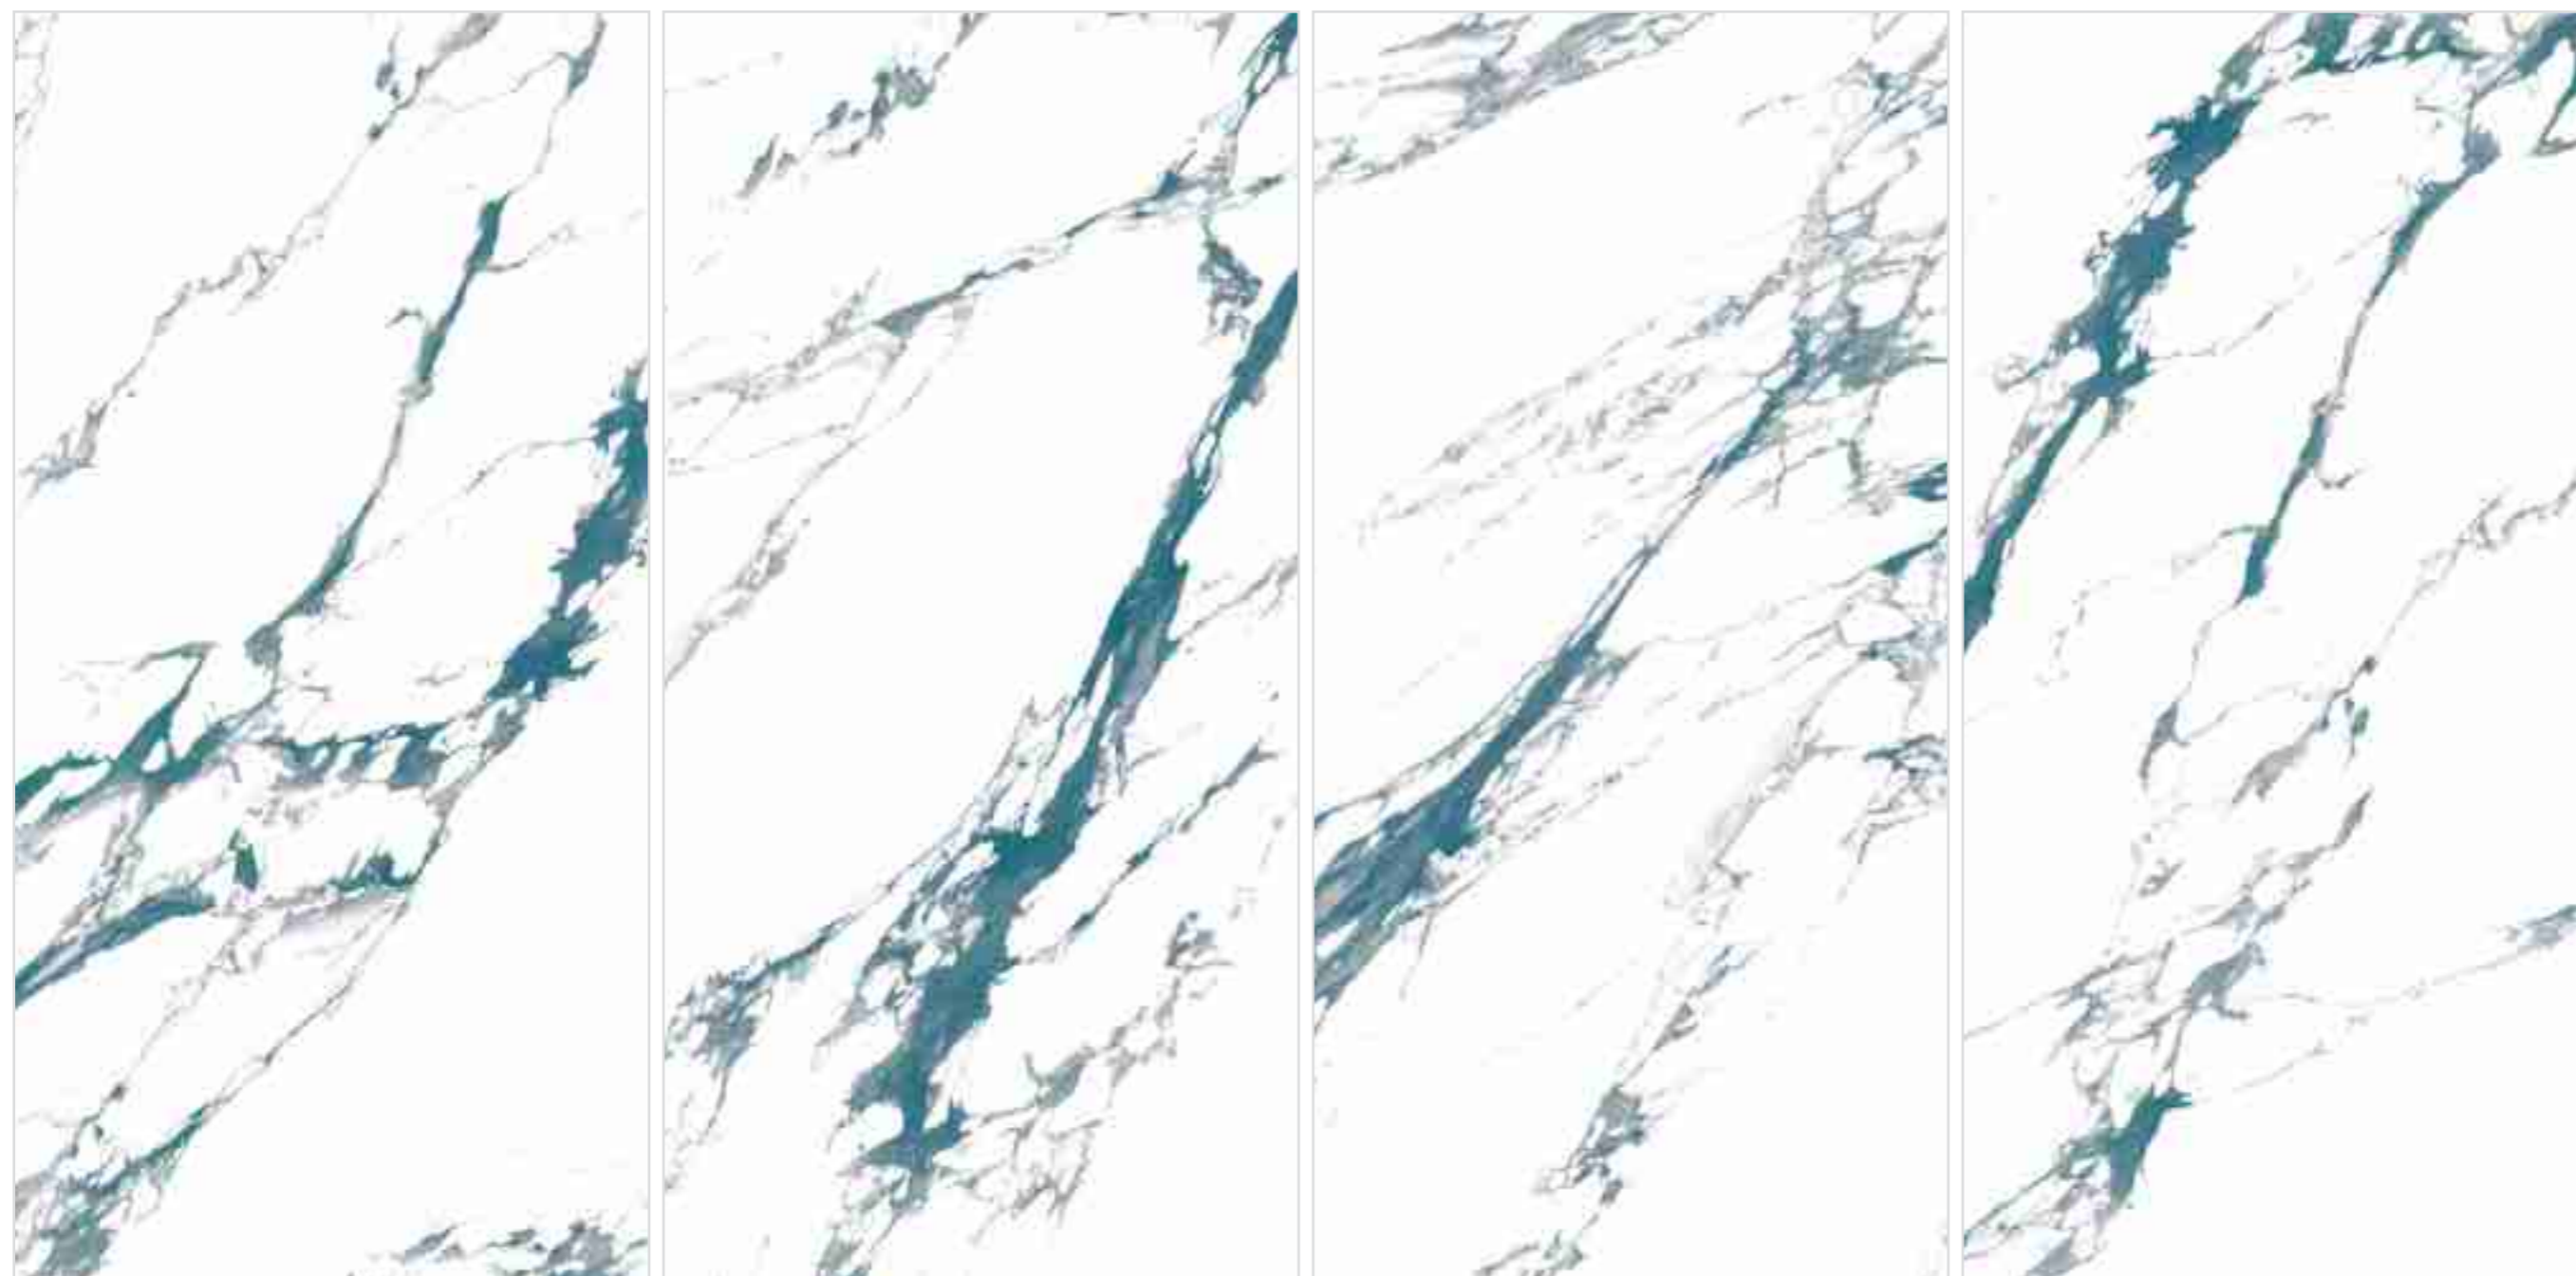

CALACATTA

Exotic
Enhancement

CALACATTA AZURE

CRYSTAL
Collection

CALACATTA AZURE

Size:
800x1600mm

Finish:
Glossy

Random:
04