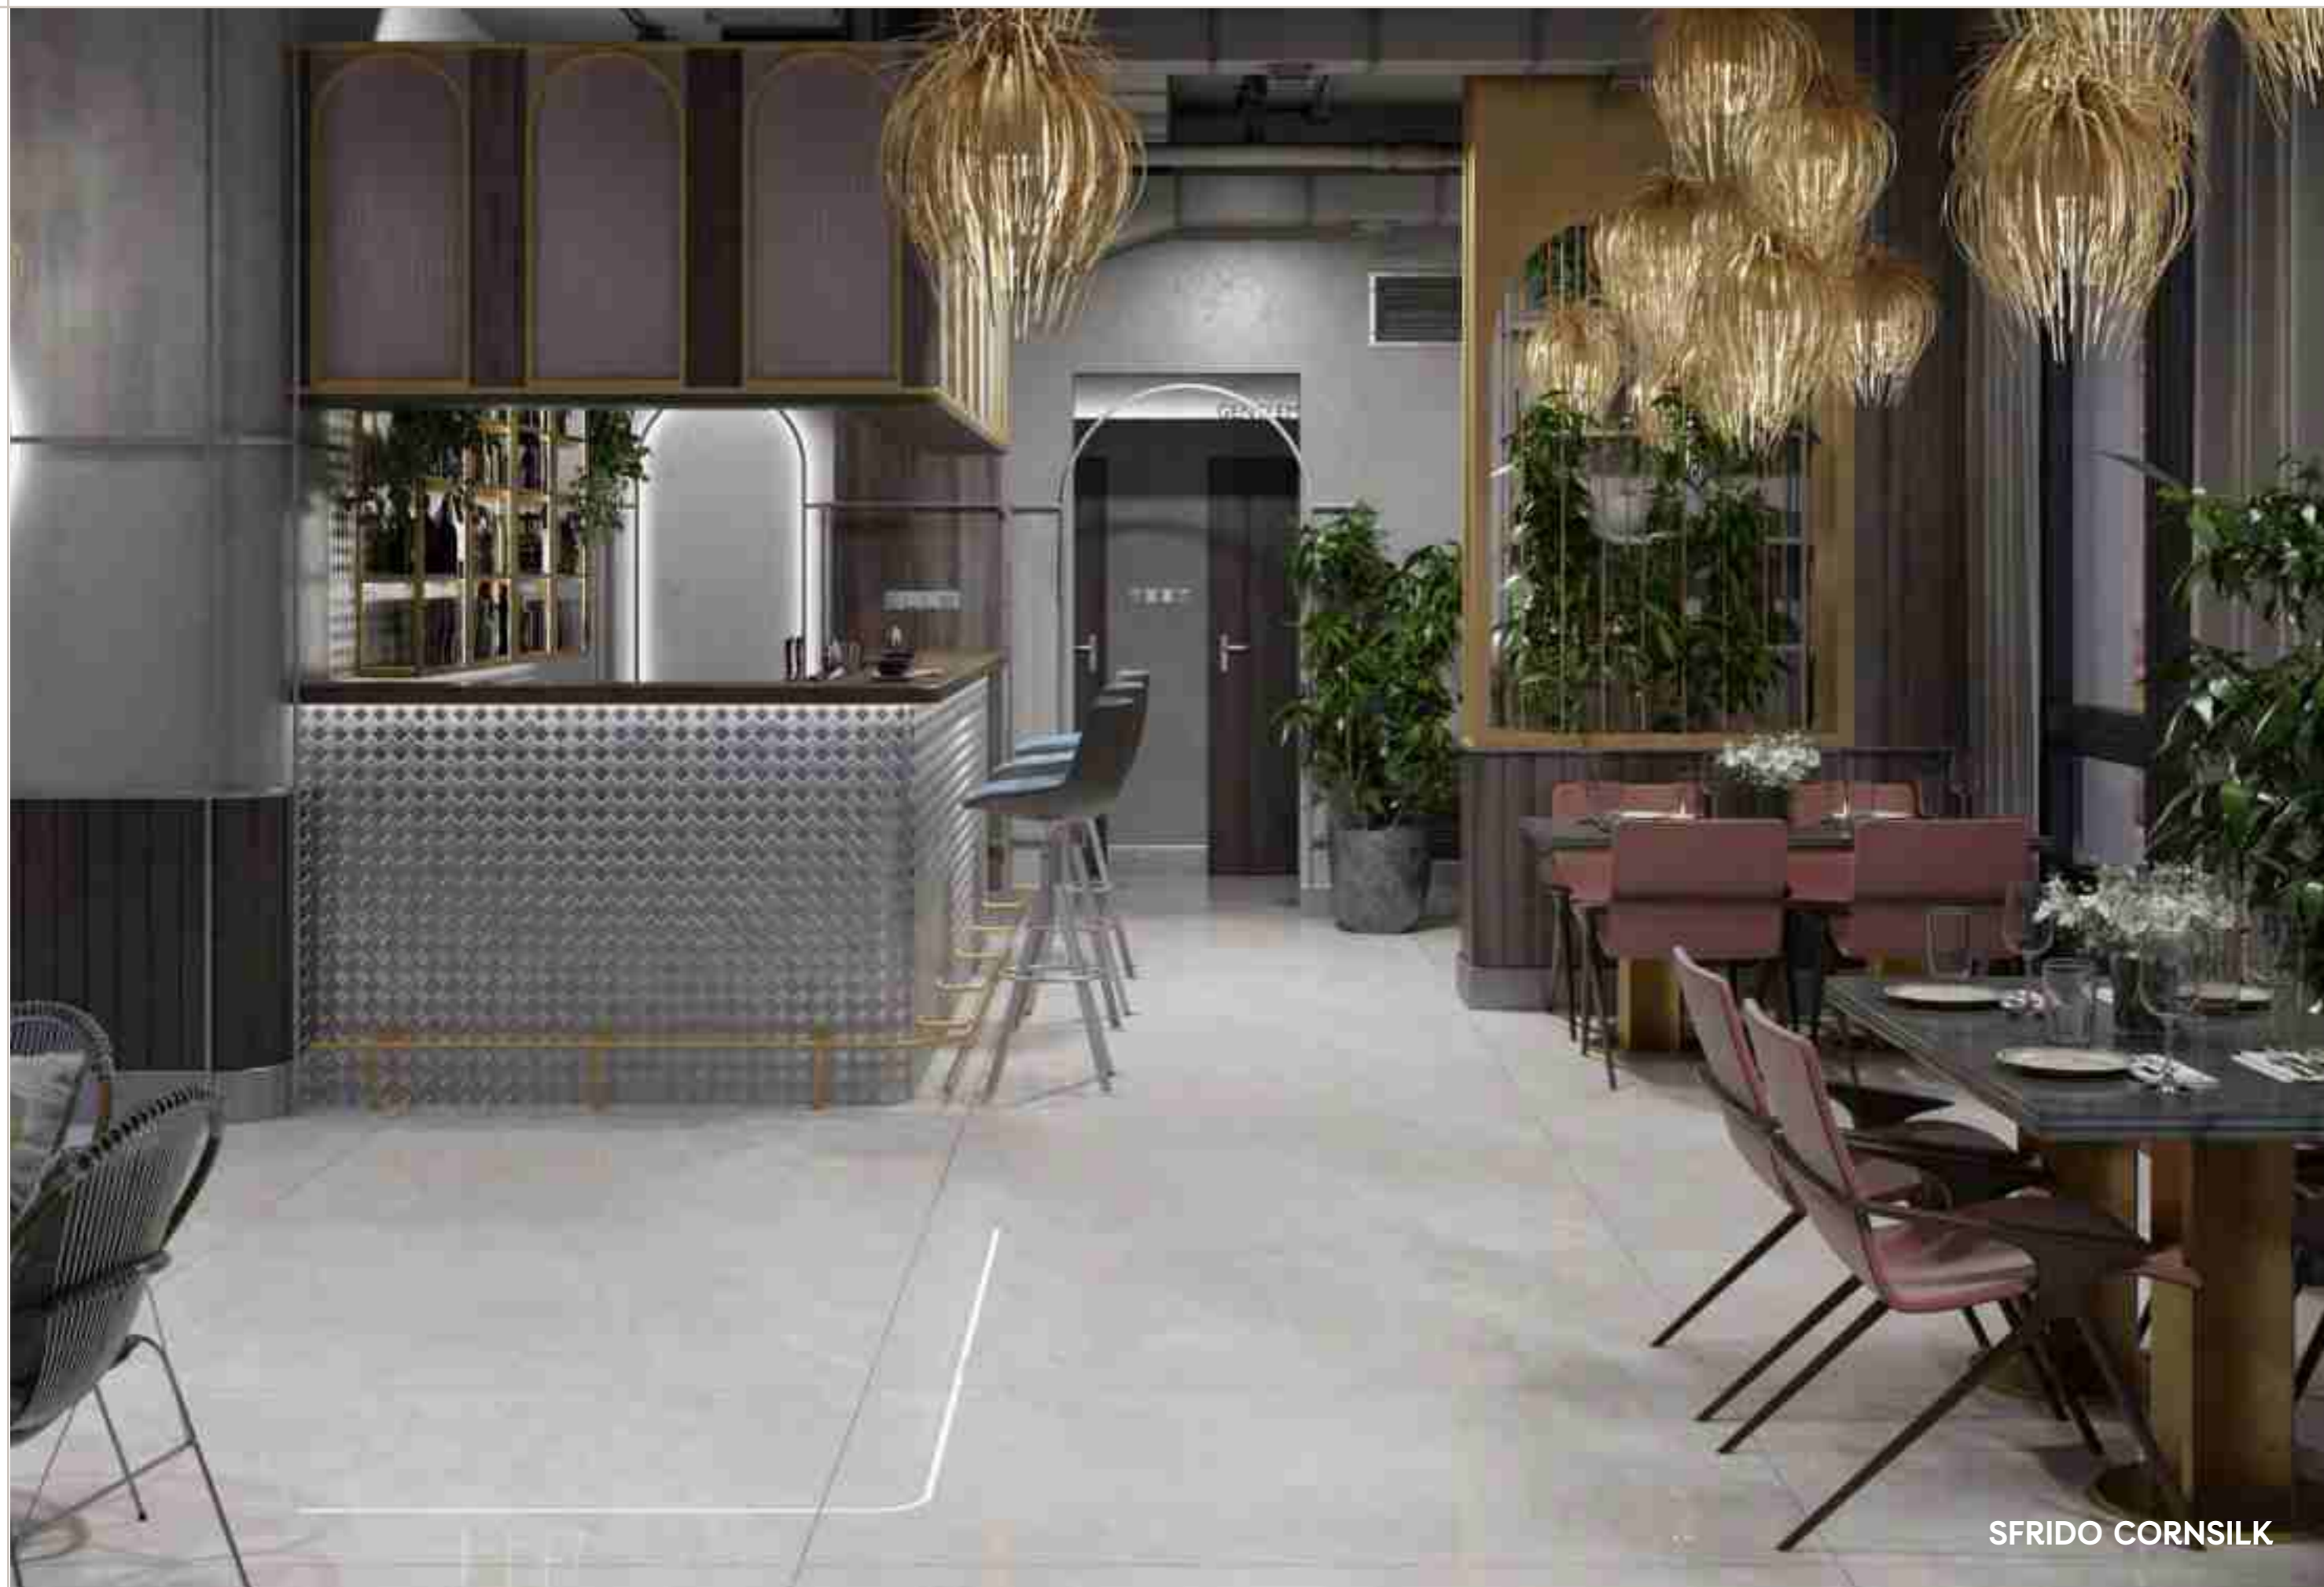

SFRIDO CORNSILK